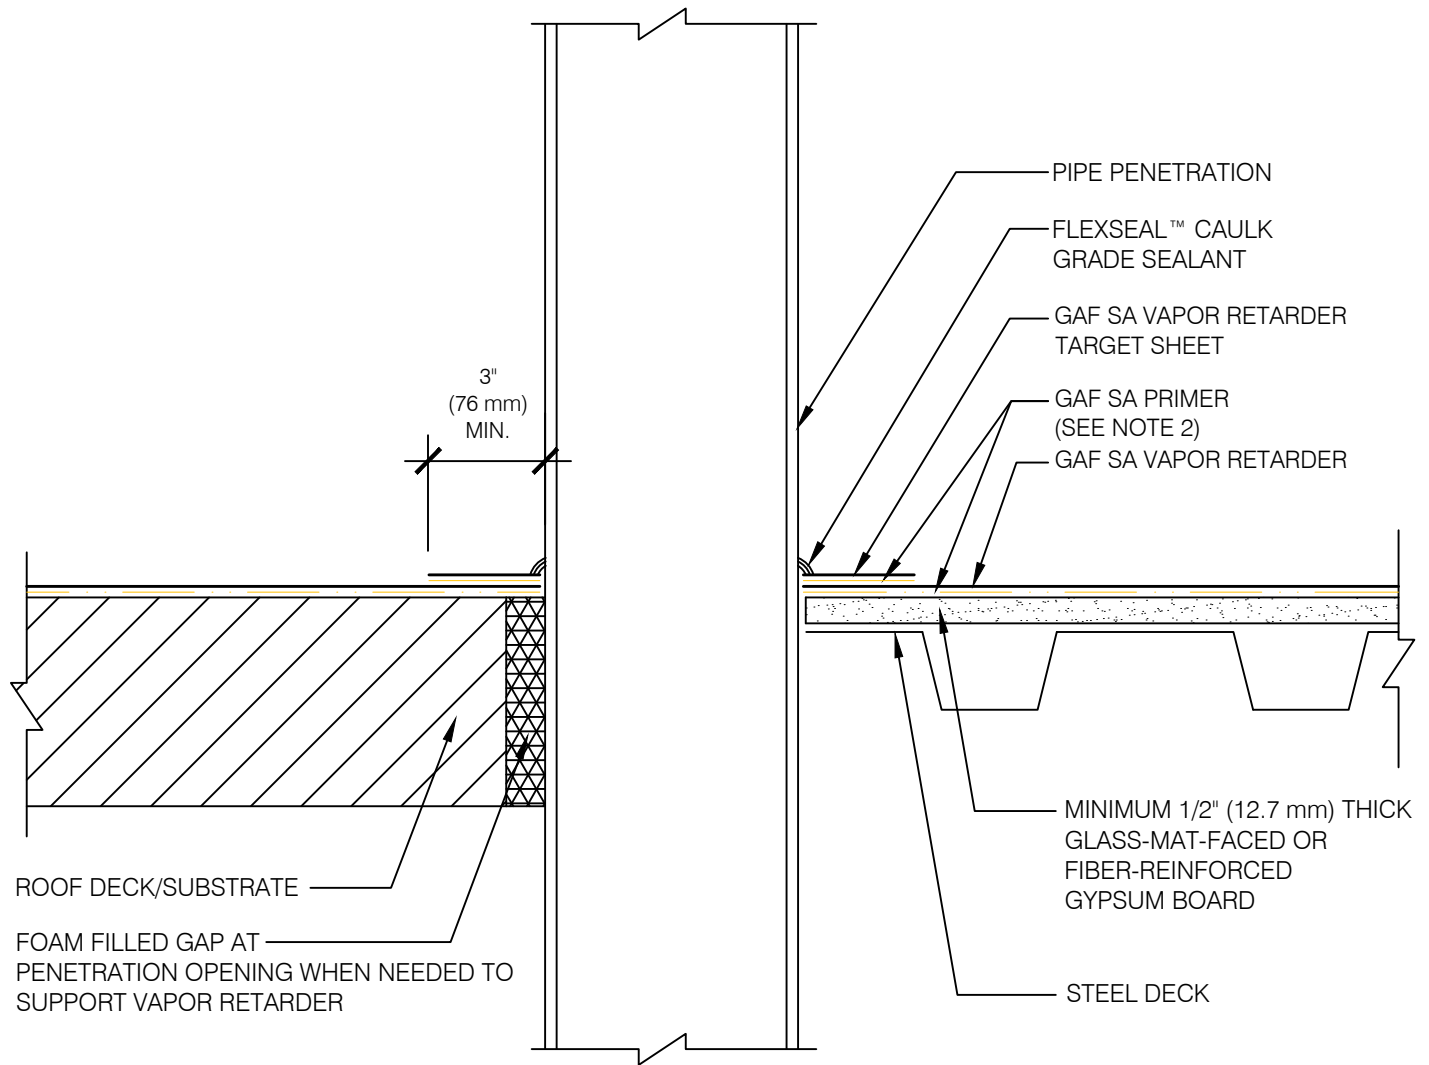

# SA VAPOR RETARDER

Self-Adhered Membrane

### NOTES:

1. USE DETAIL IN CONJUNCTION WITH THE STANDARD ROOF EDGE DETAIL FOR APPROVED ROOF SYSTEM.
2. FOR GAF SA VAPOR RETARDER XL, PRIMER IS NOT REQUIRED.
3. REFER TO GAF SA PRIMER INSTALLATION INSTRUCTIONS FOR GENERAL GUIDELINES.

LEGEND	PIPE PENETRATION DETAIL			DETAIL
	ROOF AREA	ISSUE DATE	SCALE	506A
	PENETRATIONS	7/22/22	N.T.S.	