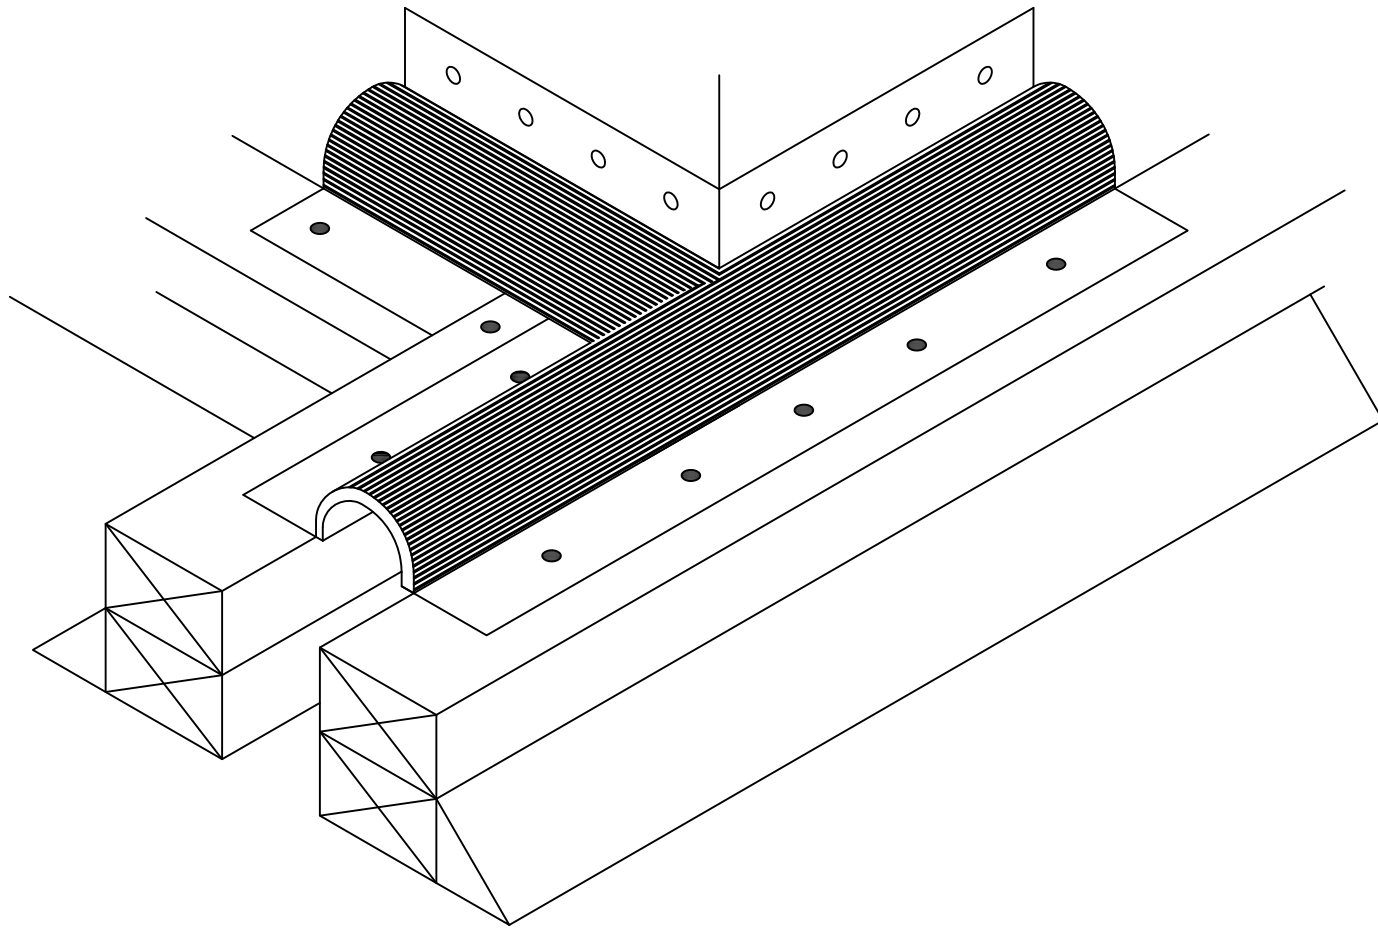

1361 Alps Rd.
Wayne, NJ 07470
www.gaf.com

BRAND SERIES

Expansion Joint
Transition Series

REVISION DATE

6-01-12

SCALE

N.T.S

LEFT HAND - SMF TO CTW N INTERSECTION - FLAT TYPE

Expansion joint transition series are for use with EverGuard, Ruberoid and GAFGLAS roofing systems. Please refer to appropriate system flashing details or contact 1-800-ROOF-411 (1-800-766-3411) for assistance.

DETAIL NUMBER

09

DETAIL REFERENCE

EJT