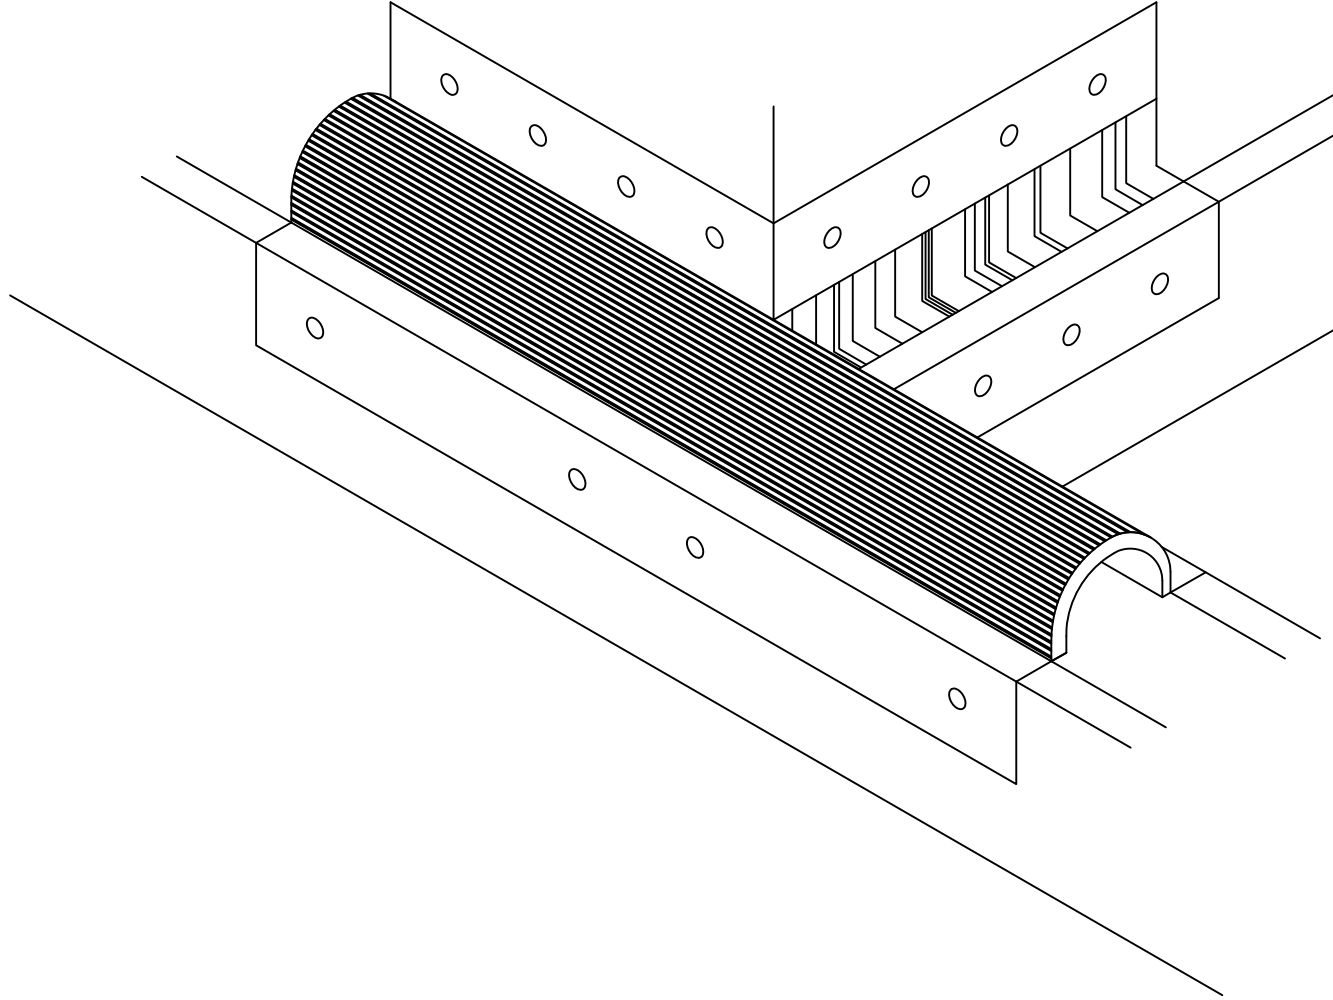

1361 Alps Rd.
Wayne, NJ 07470
www.gaf.com

BRAND SERIES

Expansion Joint
Transition Series

REVISION DATE

6-01-12

SCALE

N.T.S

RIGHT HAND CTW AT A CURB JOINT

Expansion joint transition series are for use with EverGuard, Ruberoid and GAFGLAS roofing systems. Please refer to appropriate system flashing details or contact 1-800-ROOF-411 (1-800-766-3411) for assistance.

DETAIL NUMBER

28

DETAIL REFERENCE

EJT