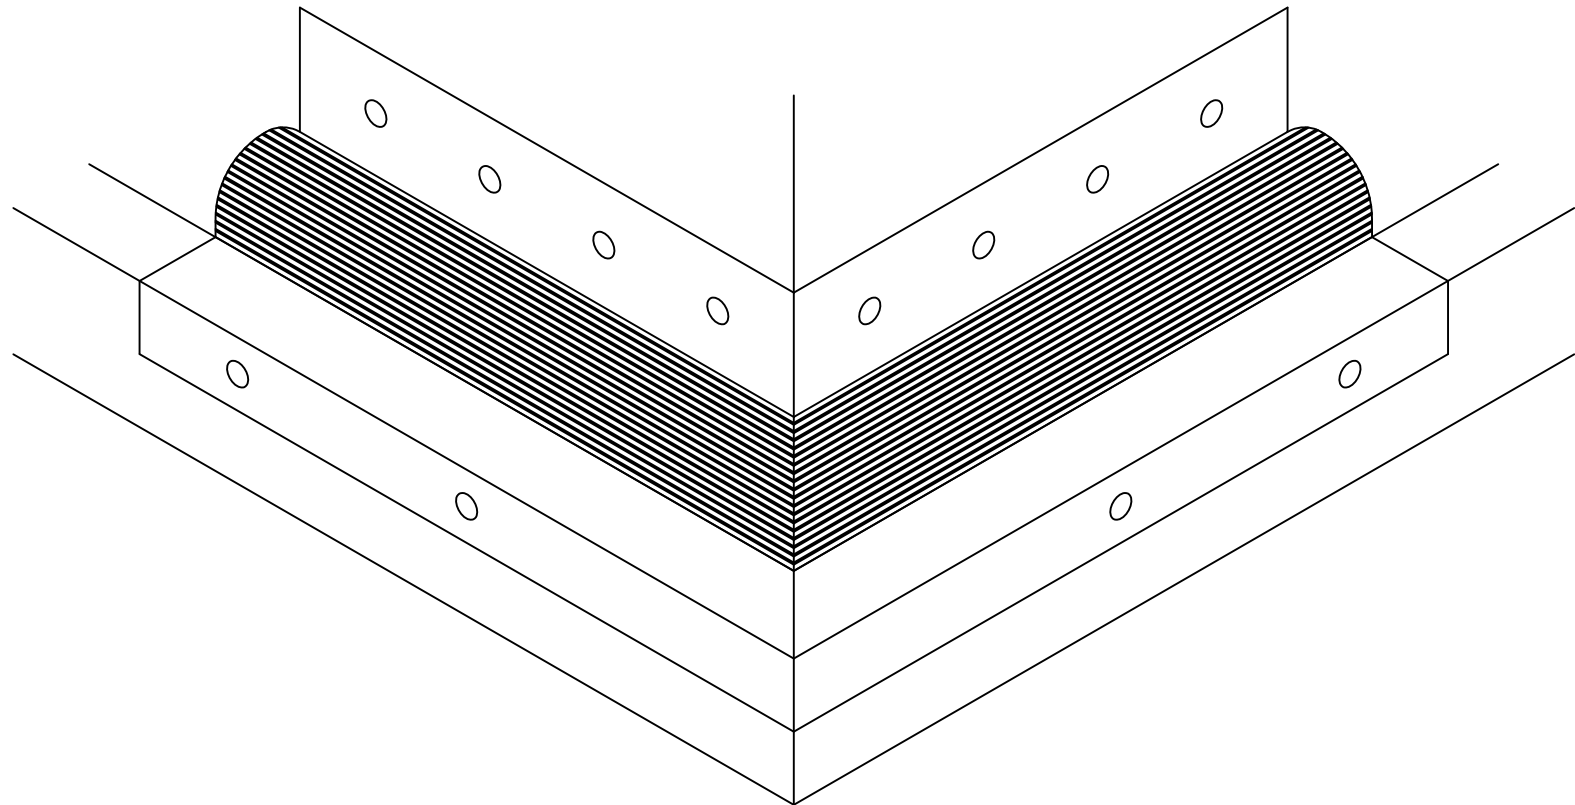

1361 Alps Rd.
Wayne, NJ 07470
www.gaf.com

BRAND SERIES

Expansion Joint
Transition Series

REVISION DATE

6-01-12

SCALE

N.T.S

CTW OUTSIDE CORNER CURB TYPE

Expansion joint transition series are for use with EverGuard, Ruberoid and GAFGLAS roofing systems. Please refer to appropriate system flashing details or contact 1-800-ROOF-411 (1-800-766-3411) for assistance.

DETAIL NUMBER

19

DETAIL REFERENCE

EJT