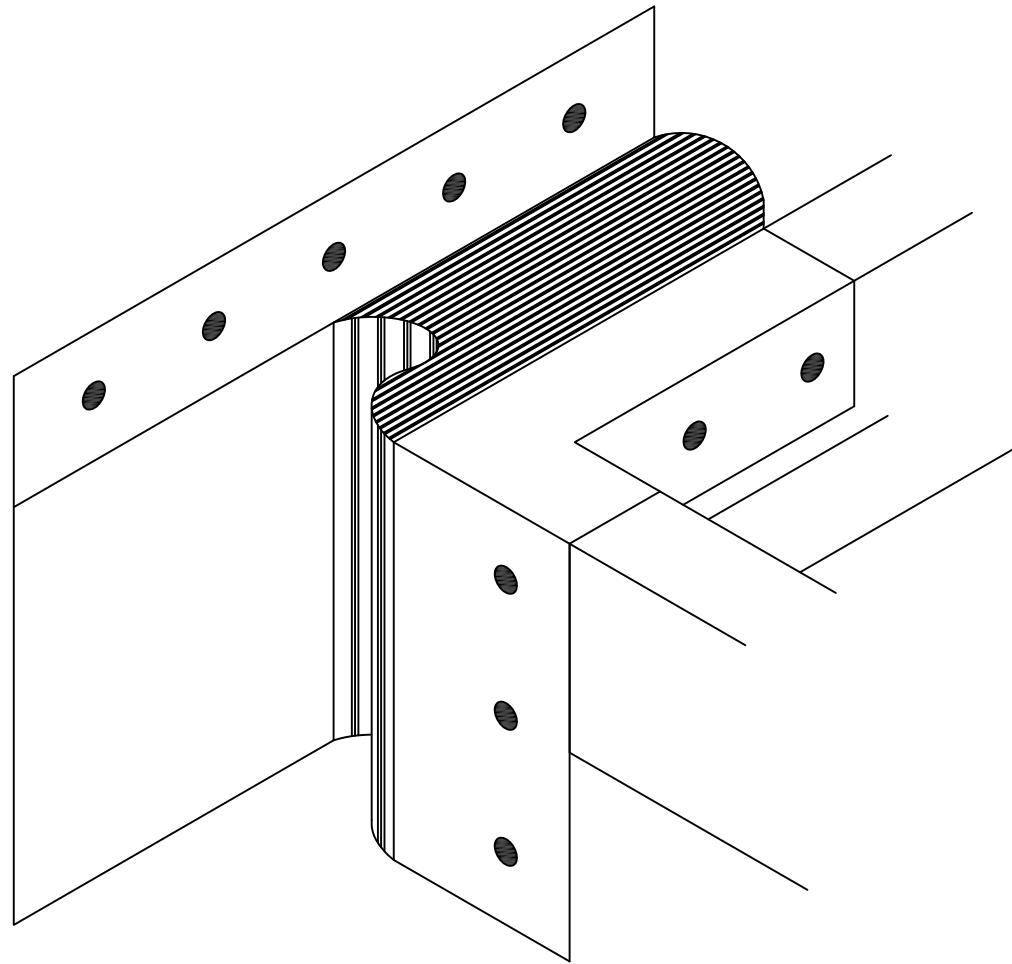

1361 Alps Rd.
Wayne, NJ 07470
www.gaf.com

BRAND SERIES

Expansion Joint
Transition Series

REVISION DATE

6-01-12

SCALE

N.T.S

LEFT HAND CTW TRANSITION CURB TYPE

Expansion joint transition series are for use with EverGuard, Ruberoid and GAFGLAS roofing systems. Please refer to appropriate system flashing details or contact 1-800-ROOF-411 (1-800-766-3411) for assistance.

DETAIL NUMBER

23

DETAIL REFERENCE

EJT