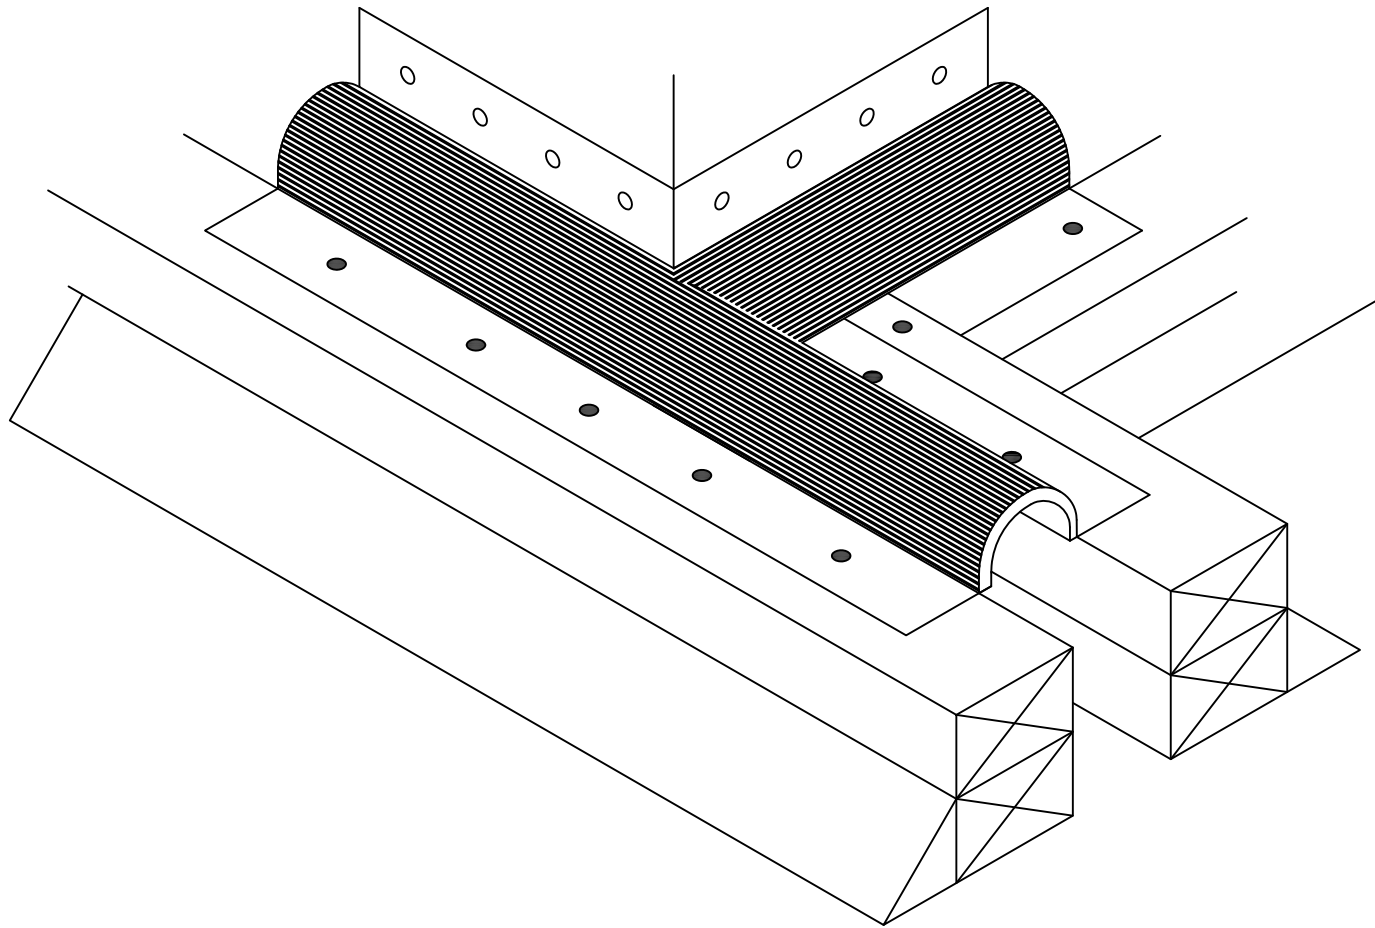

1361 Alps Rd.
Wayne, NJ 07470
www.gaf.com

BRAND SERIES

Expansion Joint
Transition Series

REVISION DATE

6-01-12

SCALE

N.T.S

RIGHT HAND - SMF TO CTW N INTERSECTION - FLAT TYPE

Expansion joint transition series are for use with EverGuard, Ruberoid and GAFGLAS roofing systems. Please refer to appropriate system flashing details or contact 1-800-ROOF-411 (1-800-766-3411) for assistance.

DETAIL NUMBER

10

DETAIL REFERENCE

EJT