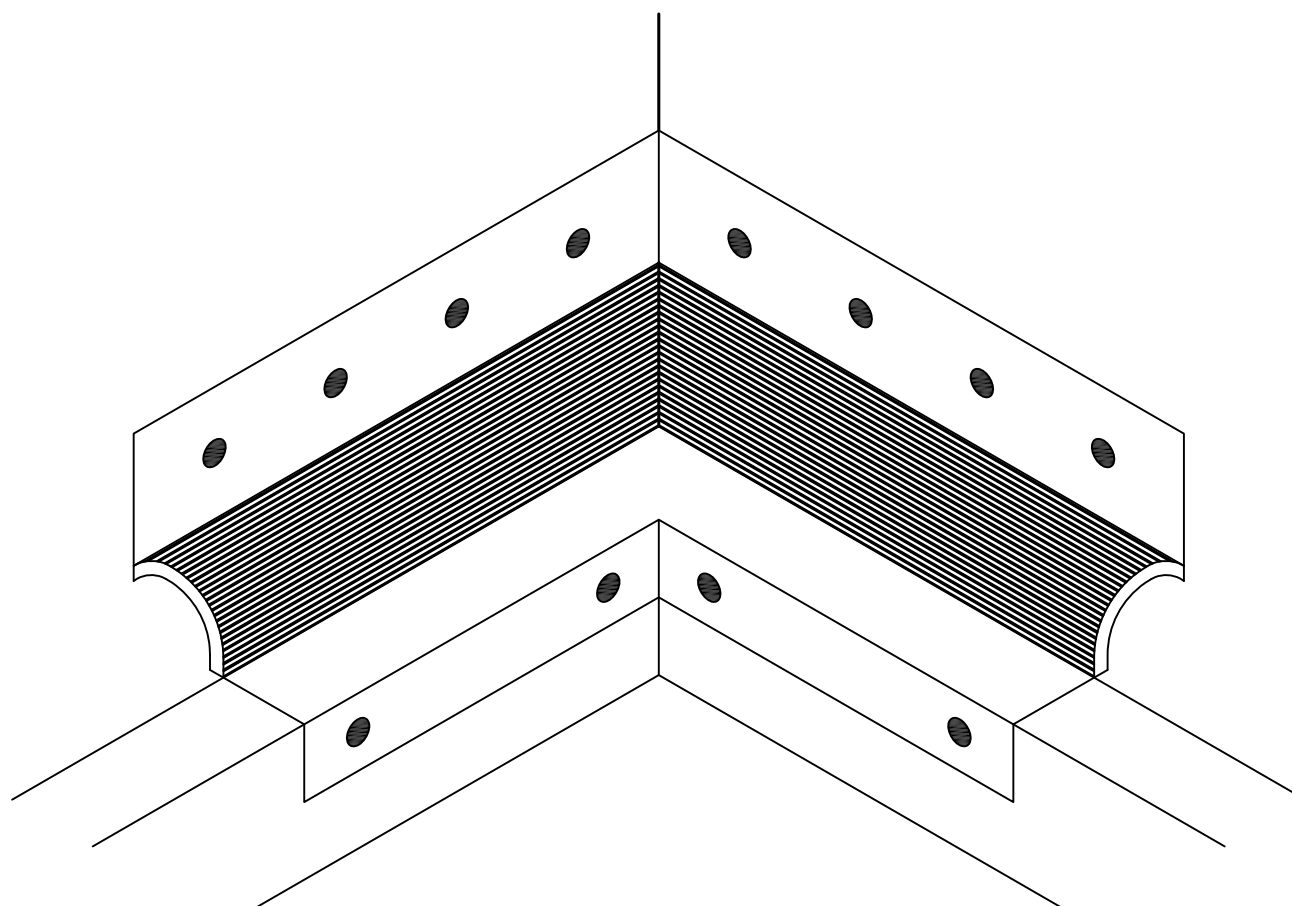

1361 Alps Rd.
Wayne, NJ 07470
www.gaf.com

BRAND SERIES

Expansion Joint
Transition Series

REVISION DATE

6-01-12

SCALE

N.T.S

CTW INSIDE CORNER CURB TYPE

Expansion joint transition series are for use with EverGuard, Ruberoid and GAFGLAS roofing systems. Please refer to appropriate system flashing details or contact 1-800-ROOF-411 (1-800-766-3411) for assistance.

DETAIL NUMBER

18

DETAIL REFERENCE

EJT