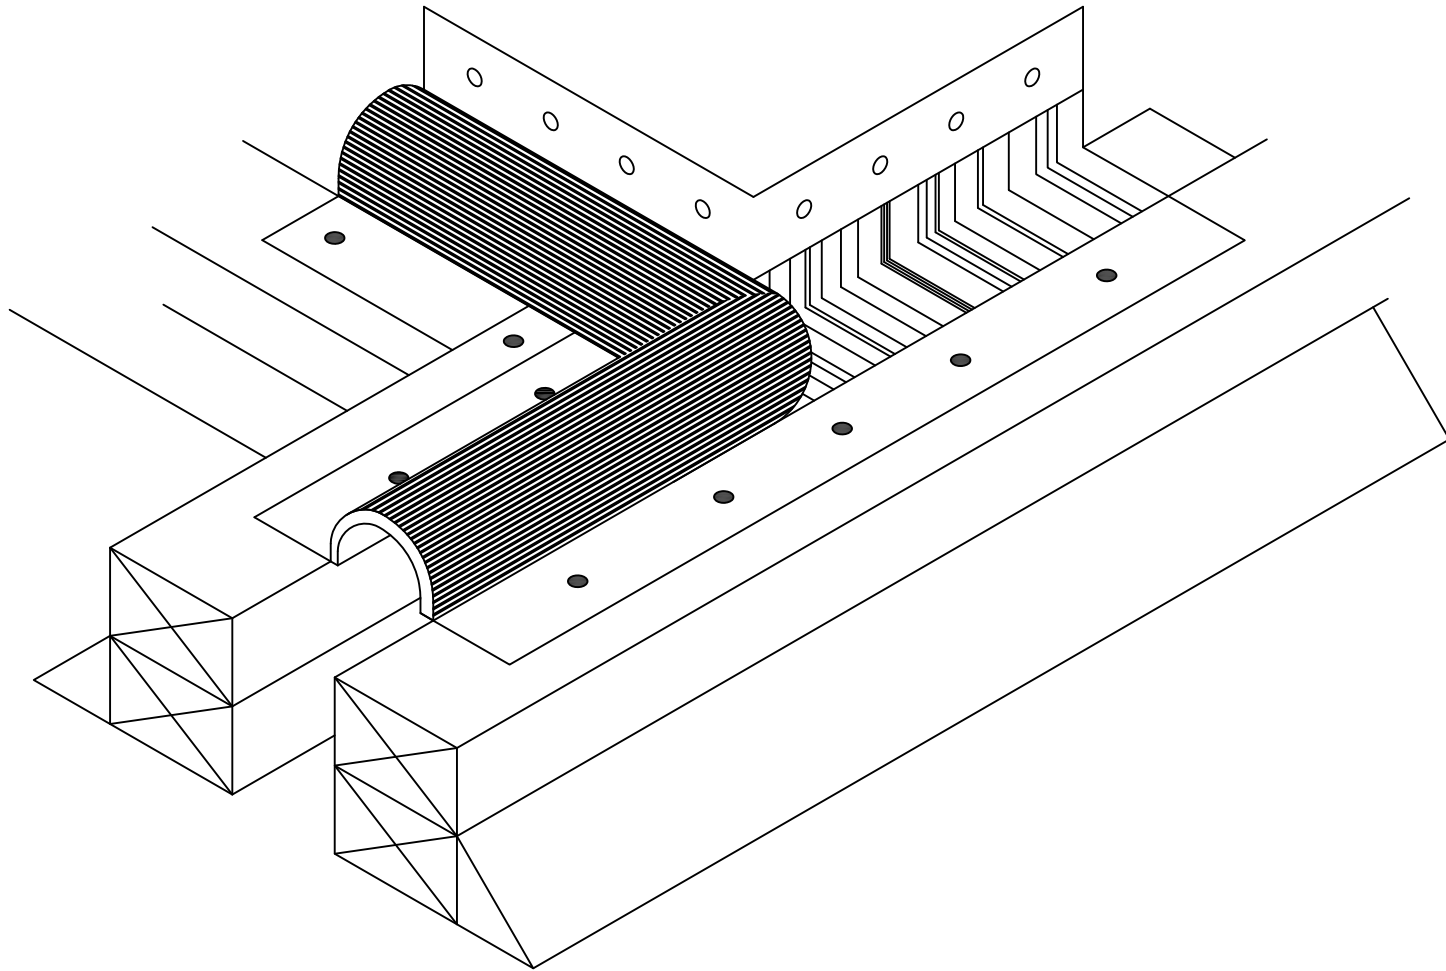

1361 Alps Rd.
Wayne, NJ 07470
www.gaf.com

BRAND SERIES

Expansion Joint
Transition Series

REVISION DATE

6-01-12

SCALE

N.T.S

LEFT HAND - SMF TO CTW INTERSECTION - FLAT TYPE

Expansion joint transition series are for use with EverGuard, Ruberoid and GAFGLAS roofing systems. Please refer to appropriate system flashing details or contact 1-800-ROOF-411 (1-800-766-3411) for assistance.

DETAIL NUMBER

15

DETAIL REFERENCE

EJT