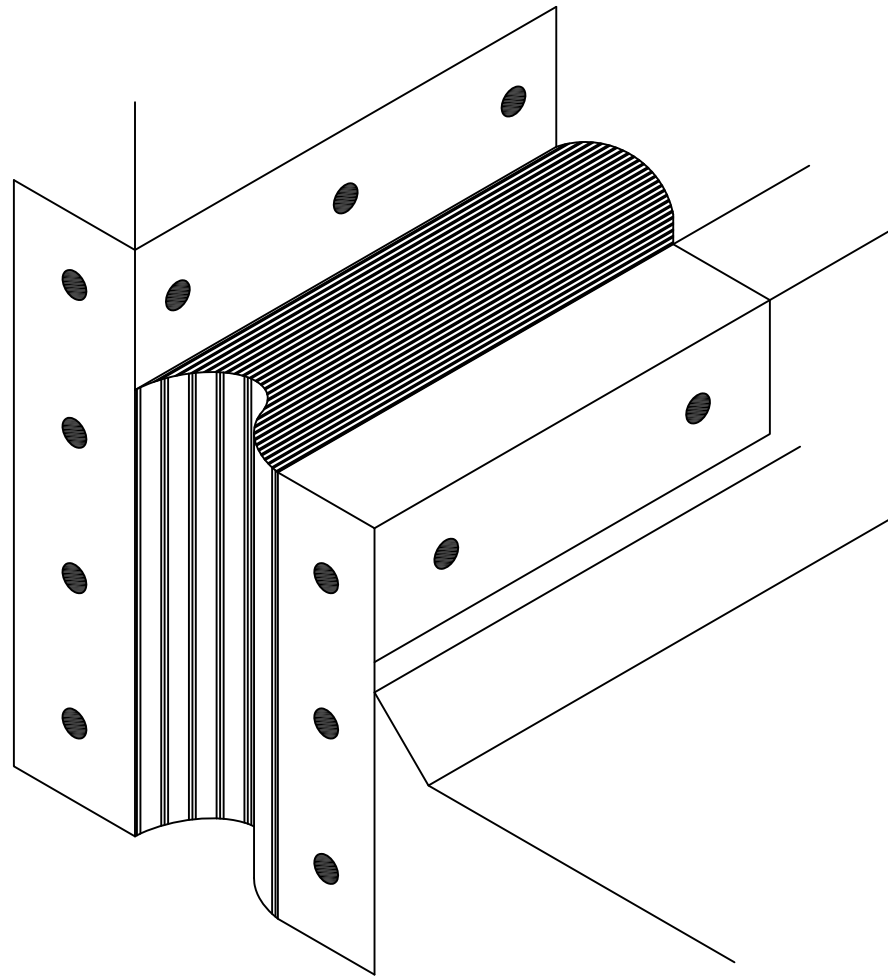

1361 Alps Rd.
Wayne, NJ 07470
www.gaf.com

BRAND SERIES

Expansion Joint
Transition Series

REVISION DATE

6-01-12

SCALE

N.T.S

LEFT HAND CTW TRANSITION CURB TYPE

Expansion joint transition series are for use with EverGuard, Ruberoid and GAFGLAS roofing systems. Please refer to appropriate system flashing details or contact 1-800-ROOF-411 (1-800-766-3411) for assistance.

DETAIL NUMBER

25

DETAIL REFERENCE

EJT