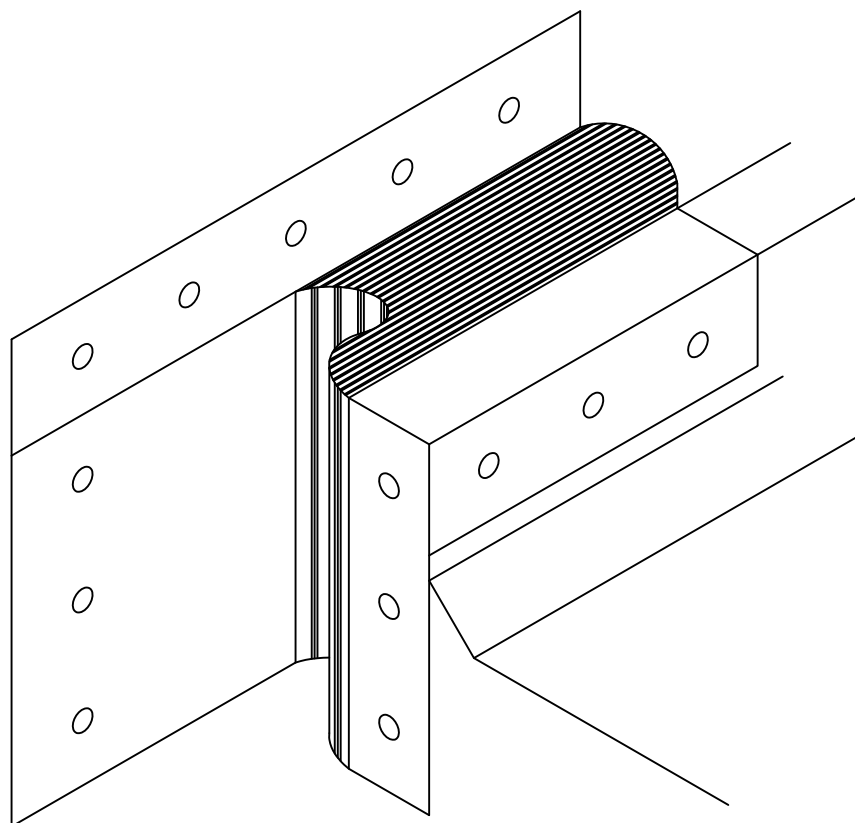

1361 Alps Rd.
Wayne, NJ 07470
www.gaf.com

BRAND SERIES

Expansion Joint
Transition Series

REVISION DATE

6-01-12

SCALE

N.T.S

LEFT HAND CTW TRANSITION CURB TYPE

Expansion joint transition series are for use with EverGuard, Ruberoid and GAFGLAS roofing systems. Please refer to appropriate system flashing details or contact 1-800-ROOF-411 (1-800-766-3411) for assistance.

DETAIL NUMBER

21

DETAIL REFERENCE

EJT