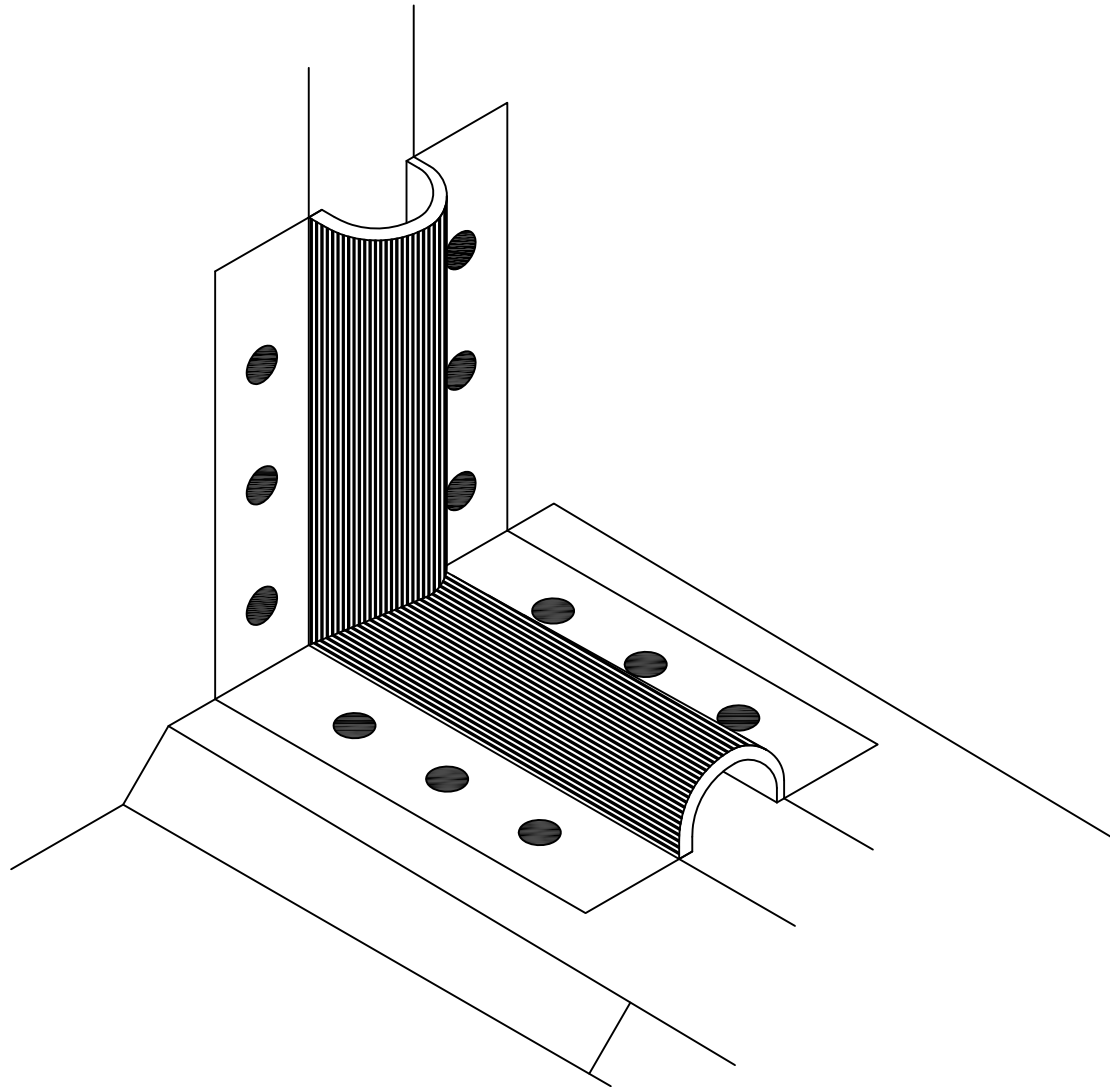

1361 Alps Rd.
Wayne, NJ 07470
www.gaf.com

BRAND SERIES

Expansion Joint
Transition Series

REVISION DATE

6-01-12

SCALE

N.T.S

SMF 4 - 5 - M
FLAT TYPE

Expansion joint transition series are for use with EverGuard, Ruberoid and GAFGLAS roofing systems. Please refer to appropriate system flashing details or contact 1-800-ROOF-411 (1-800-766-3411) for assistance.

DETAIL NUMBER

05

DETAIL REFERENCE

EJT