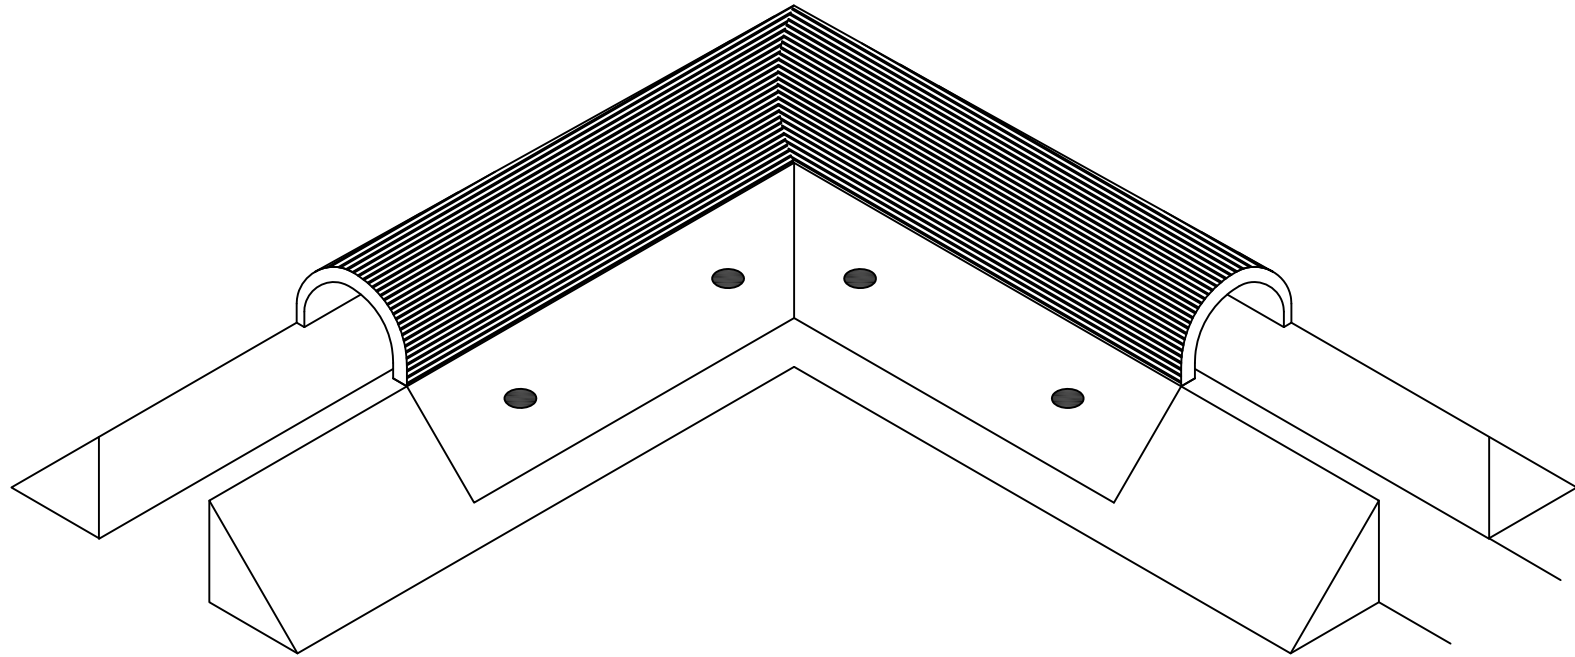

1361 Alps Rd.
Wayne, NJ 07470
www.gaf.com

BRAND SERIES

Expansion Joint
Transition Series

REVISION DATE

6-01-12

SCALE

N.T.S

SMF 4 - 5 - P
CANT CURB TYPE

Expansion joint transition series are for use with EverGuard, Ruberoid and GAFGLAS roofing systems. Please refer to appropriate system flashing details or contact 1-800-ROOF-411 (1-800-766-3411) for assistance.

DETAIL NUMBER

14

DETAIL REFERENCE

EJT