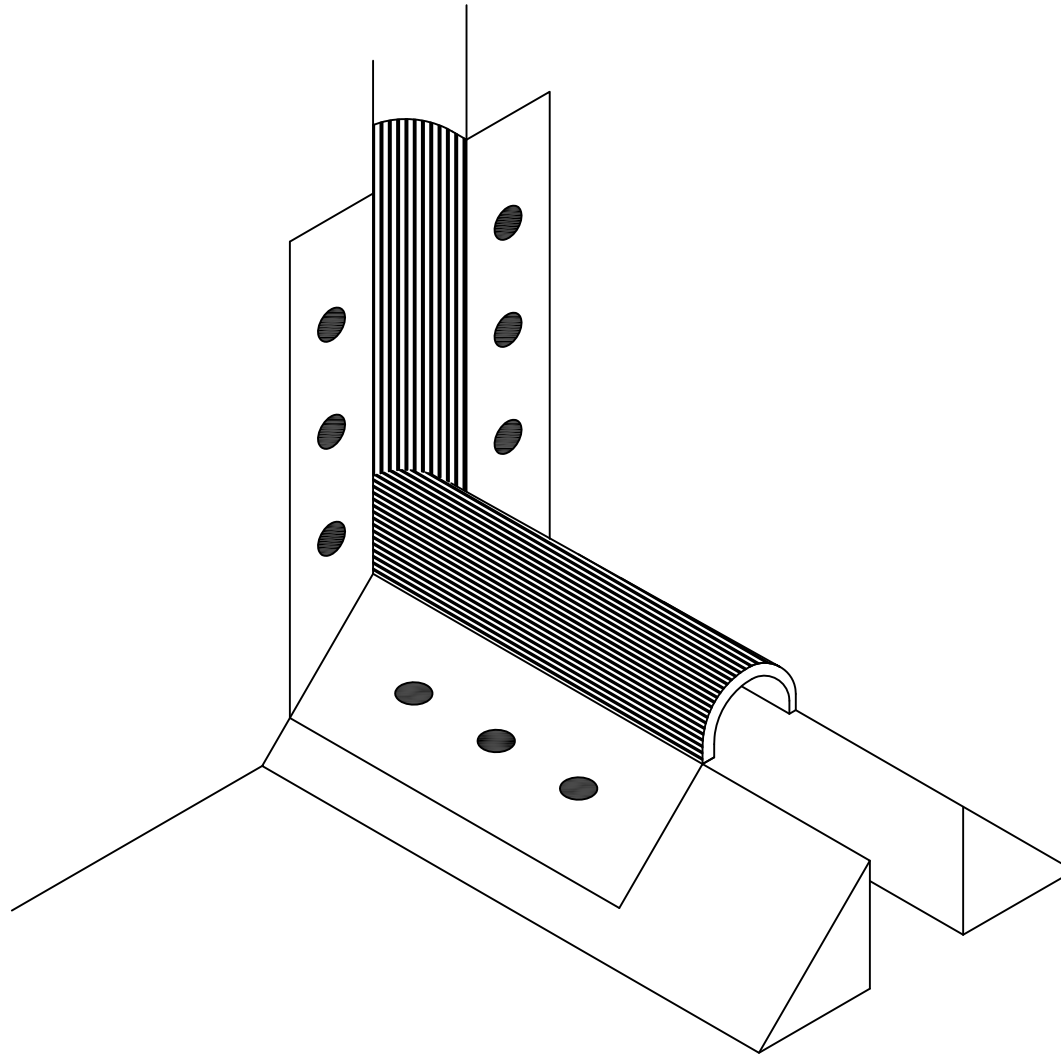

1361 Alps Rd.
Wayne, NJ 07470
www.gaf.com

BRAND SERIES

Expansion Joint
Transition Series

REVISION DATE

6-01-12

SCALE

N.T.S

SMF 4 - 5 - MI CANT CURB TYPE

Expansion joint transition series are for use with EverGuard, Ruberoid and GAFGLAS roofing systems. Please refer to appropriate system flashing details or contact 1-800-ROOF-411 (1-800-766-3411) for assistance.

DETAIL NUMBER

08

DETAIL REFERENCE

EJT