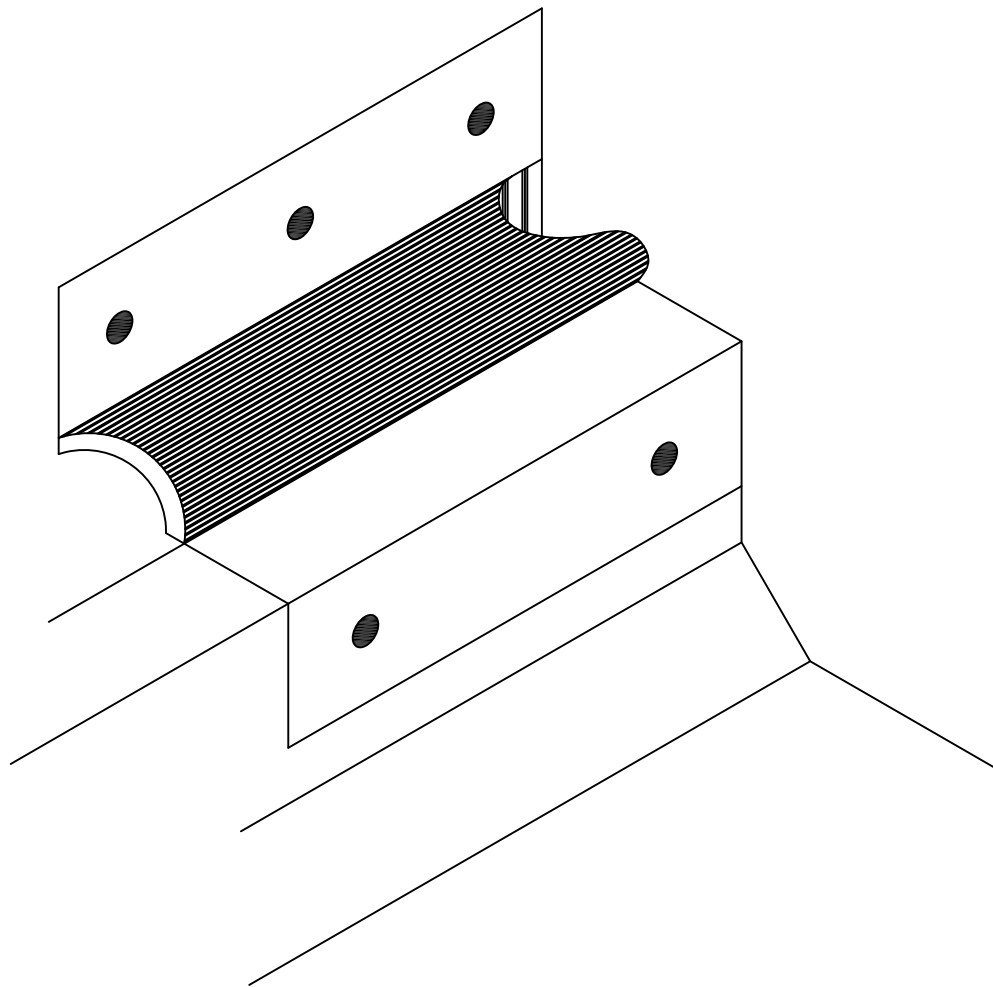

1361 Alps Rd.
Wayne, NJ 07470
www.gaf.com

BRAND SERIES

Expansion Joint
Transition Series

REVISION DATE

6-01-12

SCALE

N.T.S

RIGHT HAND CTW TRANSITION CURB TYPE

Expansion joint transition series are for use with EverGuard, Ruberoid and GAFGLAS roofing systems. Please refer to appropriate system flashing details or contact 1-800-ROOF-411 (1-800-766-3411) for assistance.

DETAIL NUMBER

26

DETAIL REFERENCE

EJT