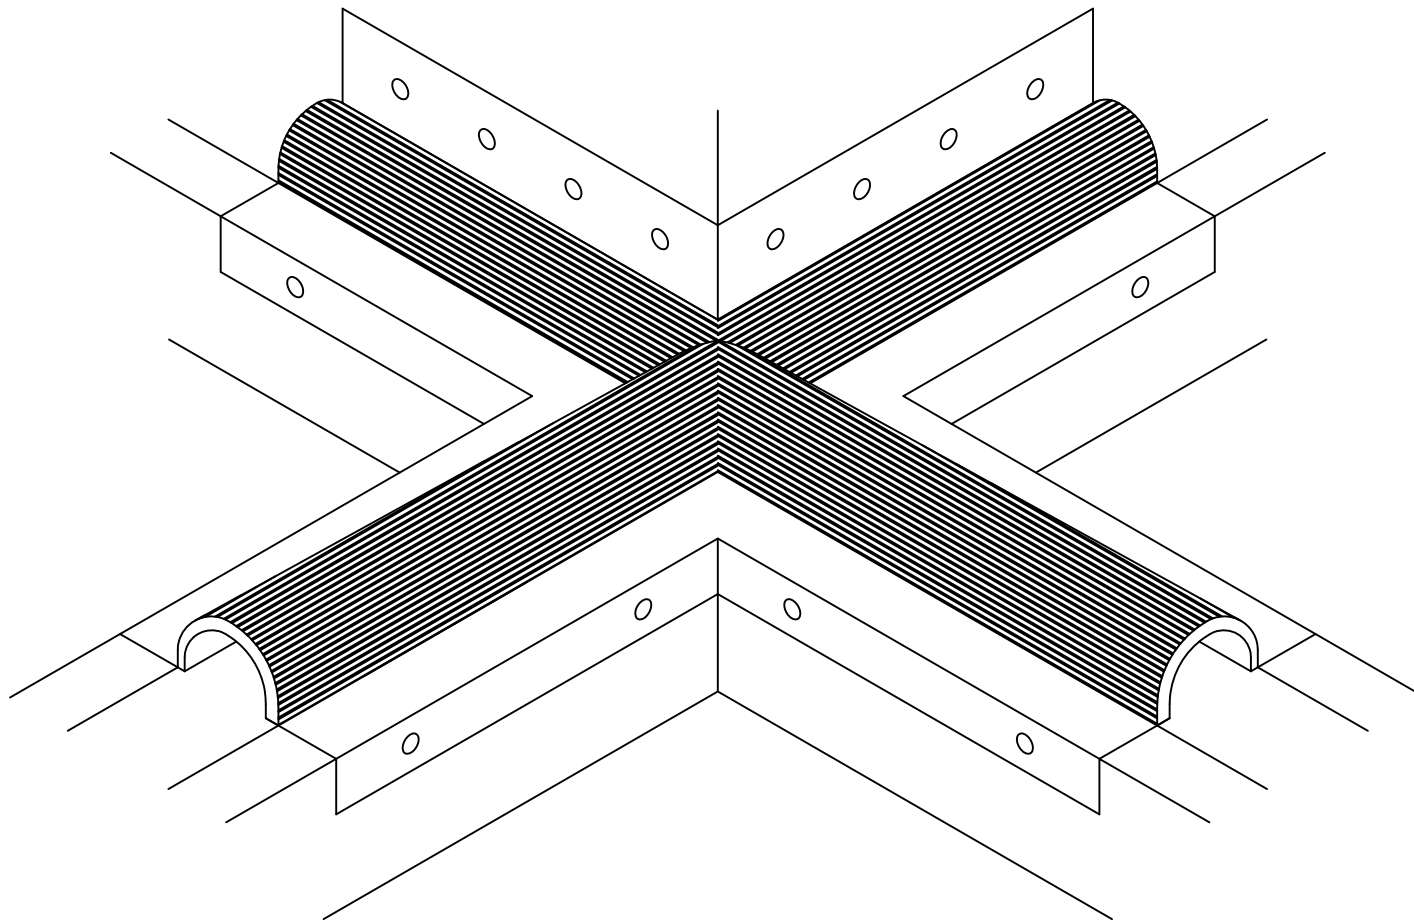

1361 Alps Rd.
Wayne, NJ 07470
www.gaf.com

BRAND SERIES

Expansion Joint
Transition Series

REVISION DATE

6-01-12

SCALE

N.T.S

CTW 4 WAY CORNER CURB TYPE

Expansion joint transition series are for use with EverGuard, Ruberoid and GAFGLAS roofing systems. Please refer to appropriate system flashing details or contact 1-800-ROOF-411 (1-800-766-3411) for assistance.

DETAIL NUMBER

20

DETAIL REFERENCE

EJT