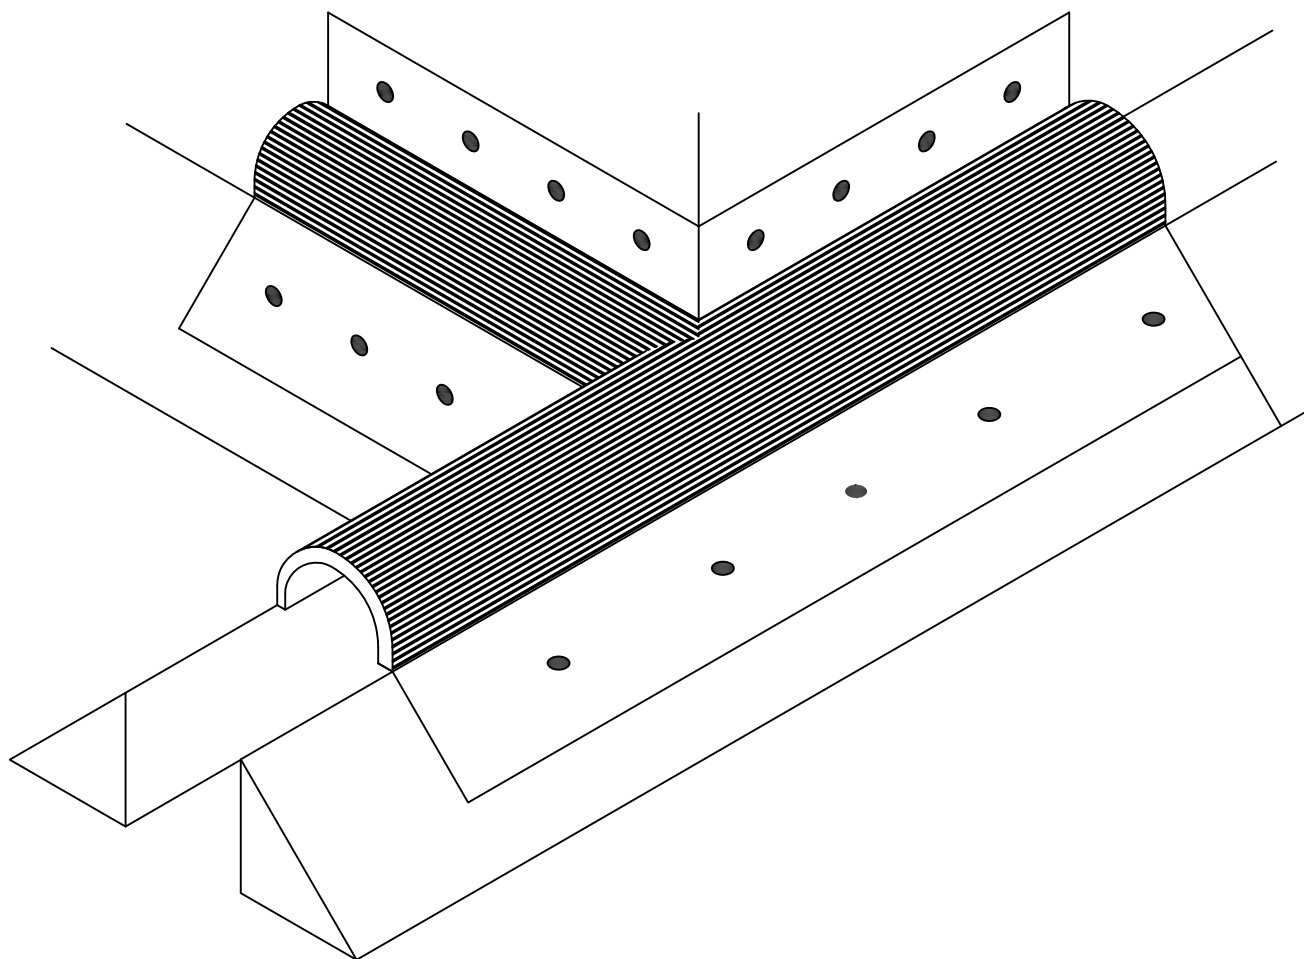

1361 Alps Rd.
Wayne, NJ 07470
www.gaf.com

BRAND SERIES

Expansion Joint
Transition Series

REVISION DATE

6-01-12

SCALE

N.T.S

**LEFT HAND - SMF TO CTW
N INTERSECTION - CANT CURB TYPE**

Expansion joint transition series are for use with EverGuard, Ruberoid and GAFGLAS roofing systems. Please refer to appropriate system flashing details or contact 1-800-ROOF-411 (1-800-766-3411) for assistance.

DETAIL NUMBER

11

DETAIL REFERENCE

EJT