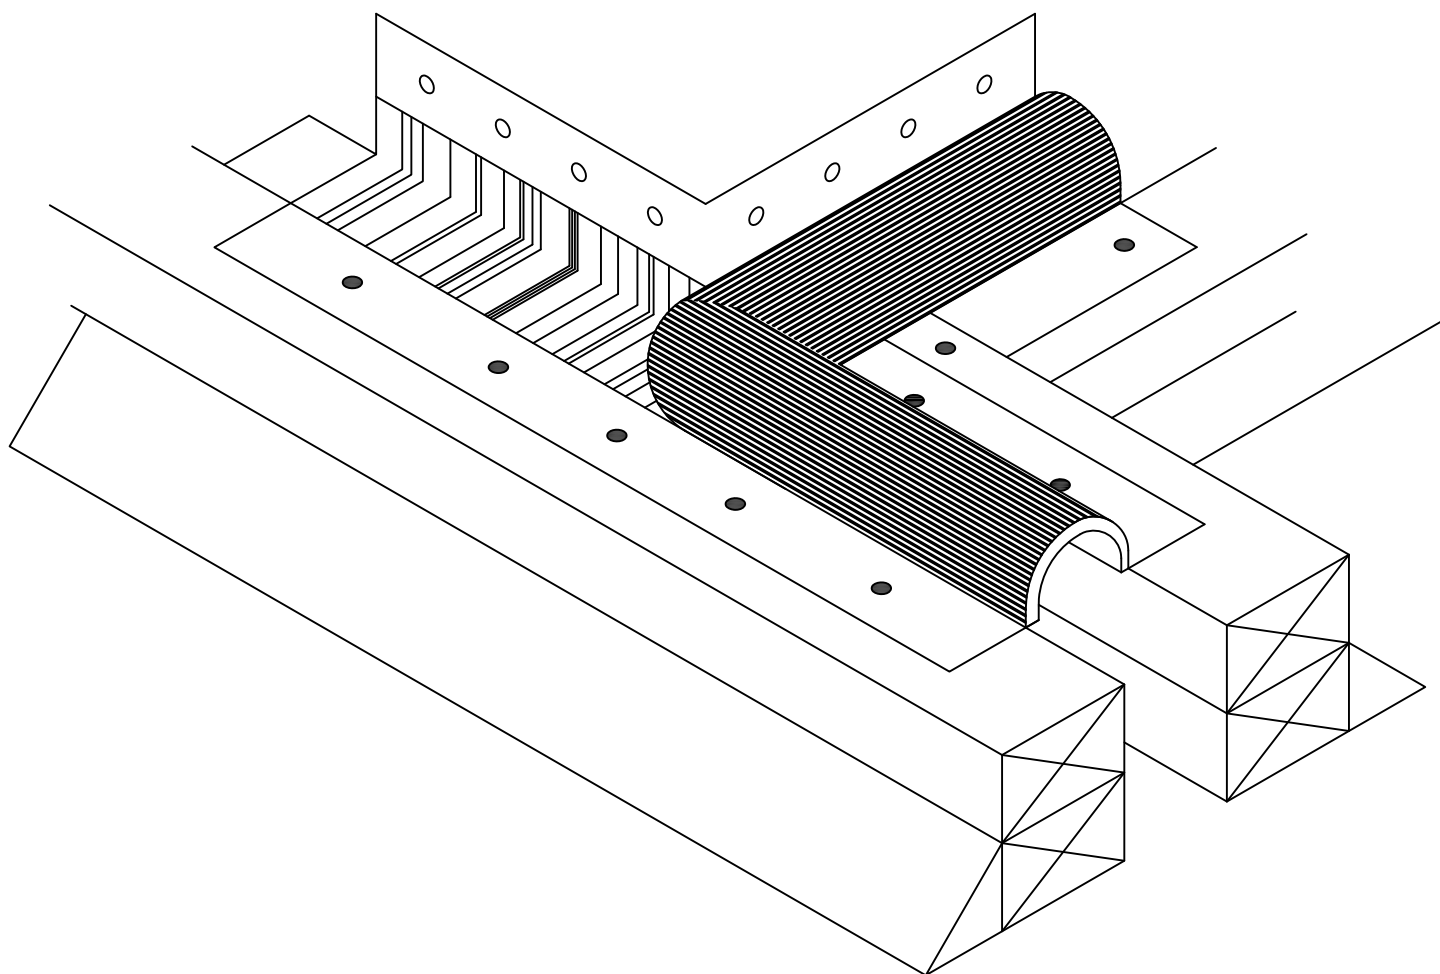

1361 Alps Rd.
Wayne, NJ 07470
www.gaf.com

BRAND SERIES

Expansion Joint
Transition Series

REVISION DATE

6-01-12

SCALE

N.T.S

RIGHT HAND - SMF TO CTW INTERSECTION - FLAT TYPE

Expansion joint transition series are for use with EverGuard, Ruberoid and GAFGLAS roofing systems. Please refer to appropriate system flashing details or contact 1-800-ROOF-411 (1-800-766-3411) for assistance.

DETAIL NUMBER

16

DETAIL REFERENCE

EJT