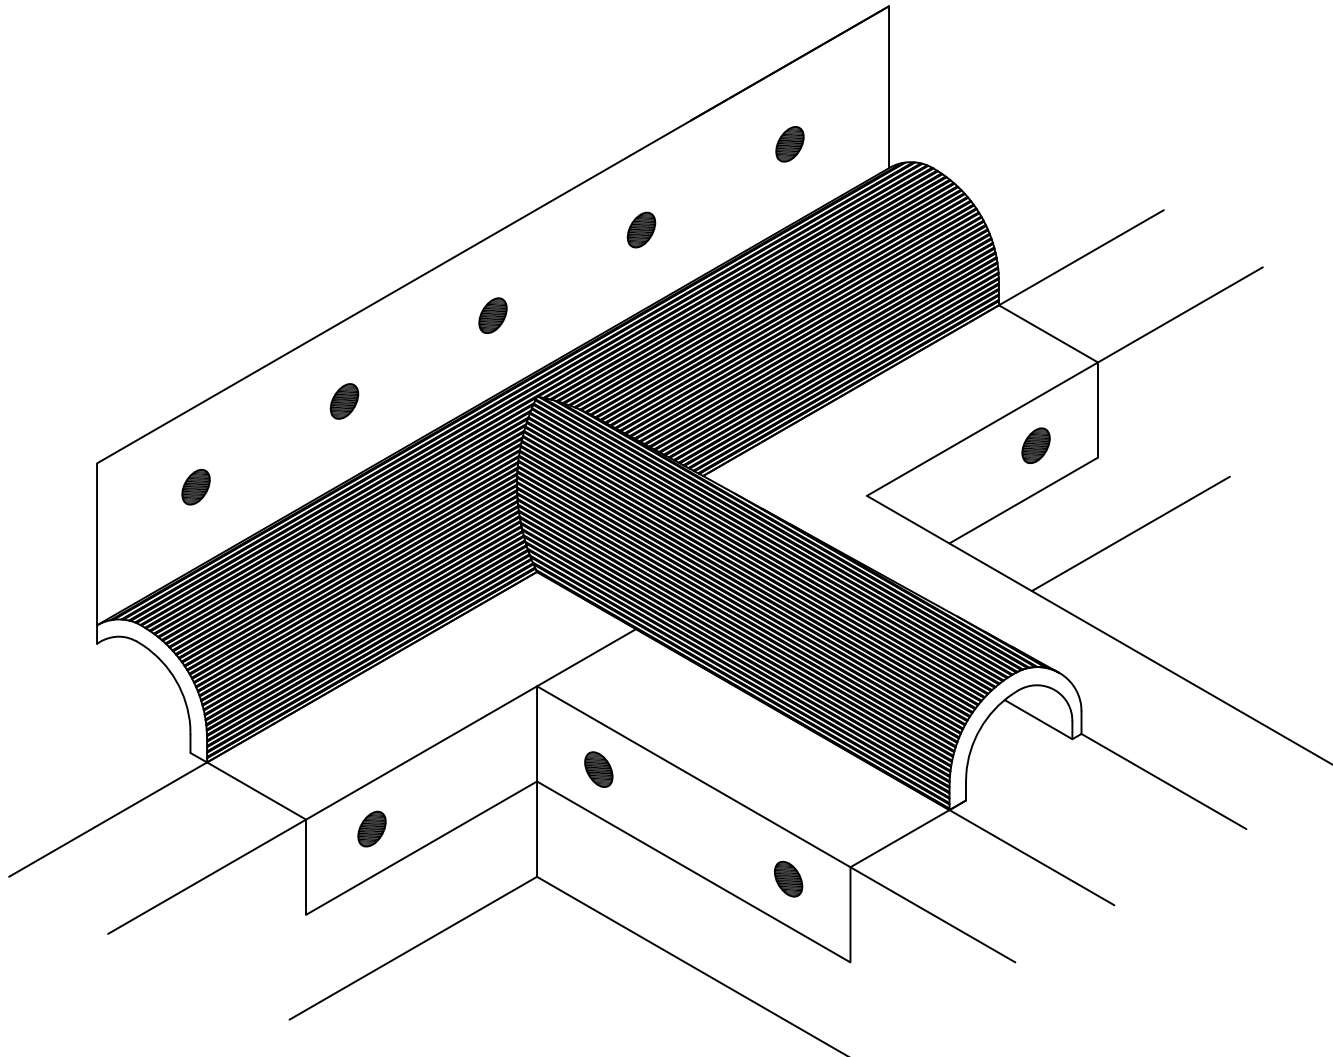

1361 Alps Rd.
Wayne, NJ 07470
www.gaf.com

BRAND SERIES

Expansion Joint
Transition Series

REVISION DATE

6-01-12

SCALE

N.T.S

CTW "T" INTERSECTION CURB TYPE

Expansion joint transition series are for use with EverGuard, Ruberoid and GAFGLAS roofing systems. Please refer to appropriate system flashing details or contact 1-800-ROOF-411 (1-800-766-3411) for assistance.

DETAIL NUMBER

17

DETAIL REFERENCE

EJT