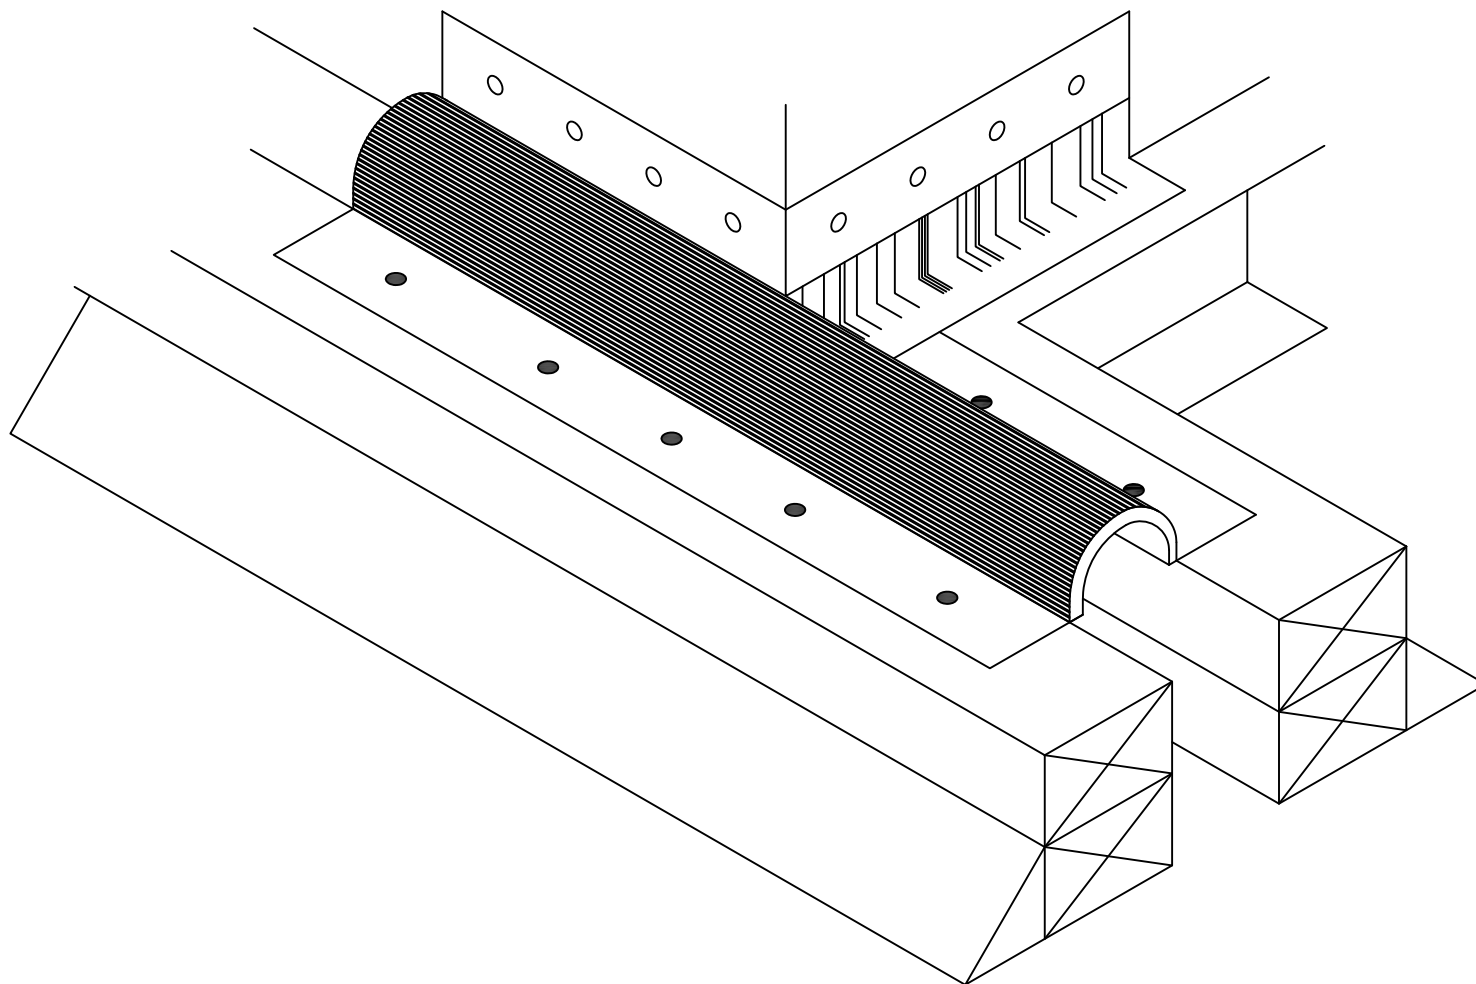

1361 Alps Rd.
Wayne, NJ 07470
www.gaf.com

BRAND SERIES

Expansion Joint
Transition Series

REVISION DATE

6-01-12

SCALE

N.T.S

RIGHT HAND - SMF TO CTW L INTERSECTION - FLAT TYPE

Expansion joint transition series are for use with EverGuard, Ruberoid and GAFGLAS roofing systems. Please refer to appropriate system flashing details or contact 1-800-ROOF-411 (1-800-766-3411) for assistance.

DETAIL NUMBER

02

DETAIL REFERENCE

EJT