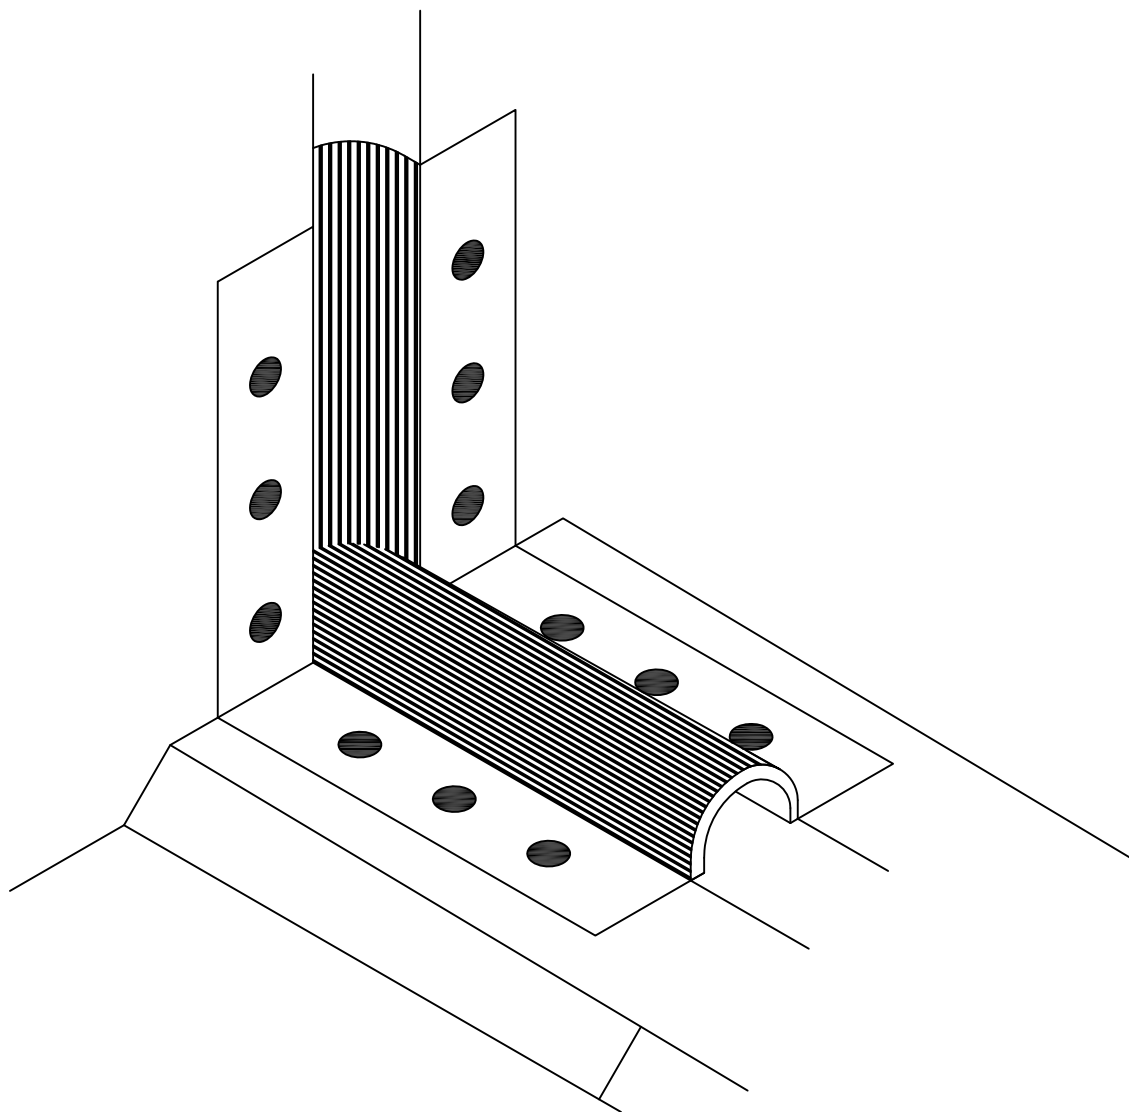

1361 Alps Rd.
Wayne, NJ 07470
www.gaf.com

BRAND SERIES

Expansion Joint
Transition Series

REVISION DATE

6-01-12

SCALE

N.T.S

SMF 4 - 5 - MI
FLAT TYPE

Expansion joint transition series are for use with EverGuard, Ruberoid and GAFGLAS roofing systems. Please refer to appropriate system flashing details or contact 1-800-ROOF-411 (1-800-766-3411) for assistance.

DETAIL NUMBER

07

DETAIL REFERENCE

EJT