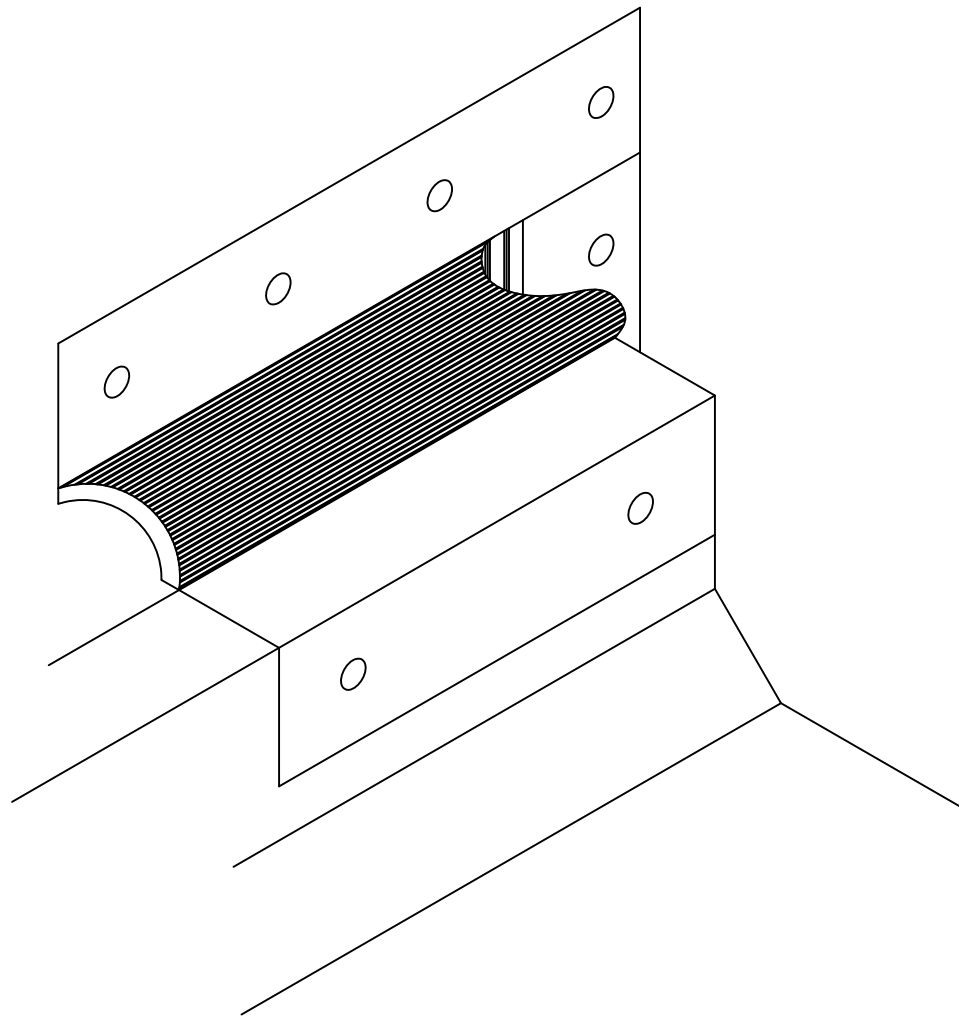

1361 Alps Rd.
Wayne, NJ 07470
www.gaf.com

BRAND SERIES

Expansion Joint
Transition Series

REVISION DATE

6-01-12

SCALE

N.T.S

RIGHT HAND CTW TRANSITION CURB TYPE

Expansion joint transition series are for use with EverGuard, Ruberoid and GAFGLAS roofing systems. Please refer to appropriate system flashing details or contact 1-800-ROOF-411 (1-800-766-3411) for assistance.

DETAIL NUMBER

22

DETAIL REFERENCE

EJT