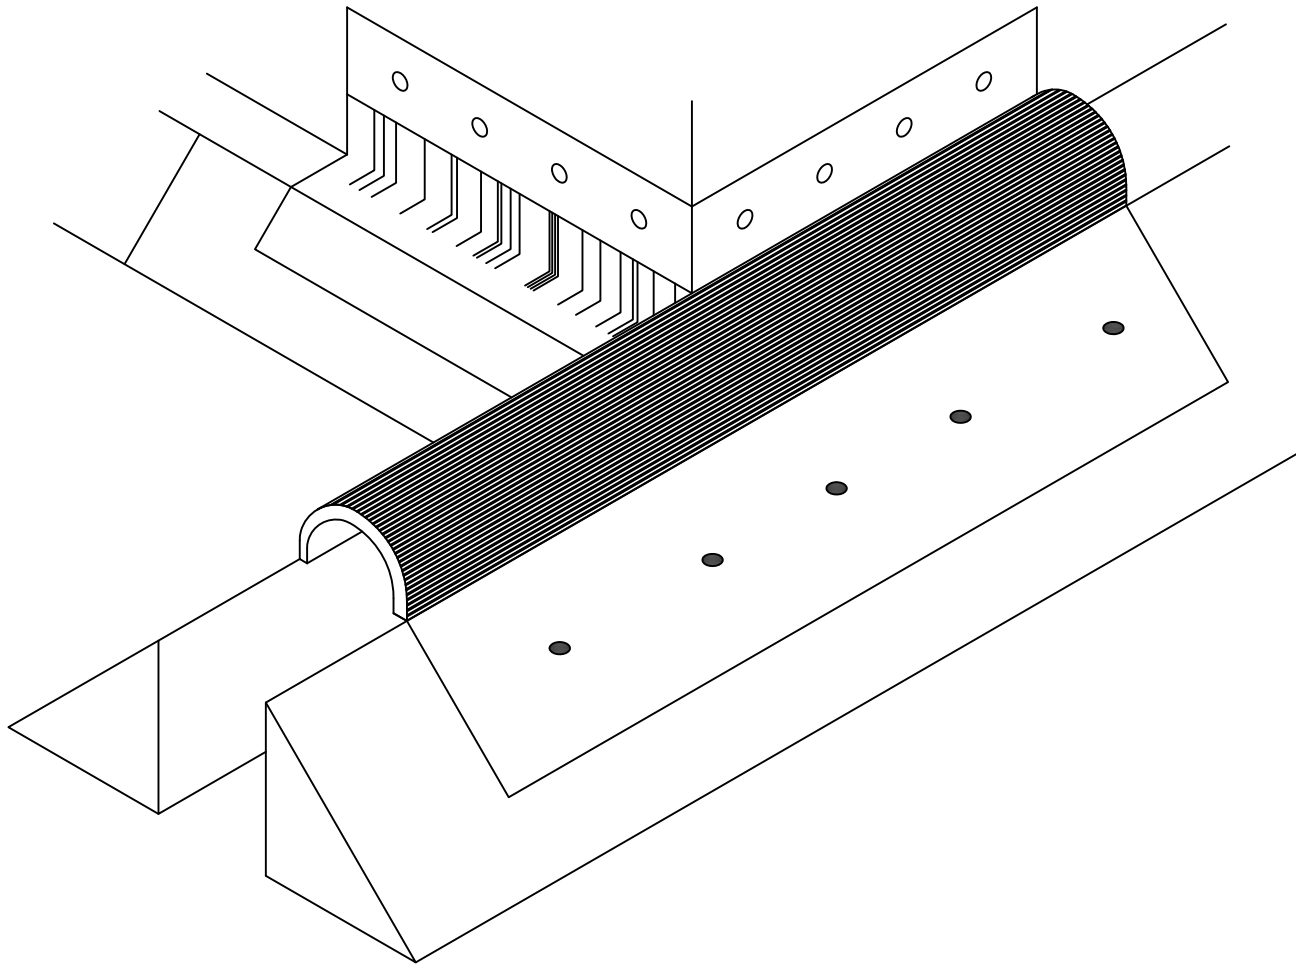

1361 Alps Rd.
Wayne, NJ 07470
www.gaf.com

BRAND SERIES

Expansion Joint
Transition Series

REVISION DATE

6-01-12

SCALE

N.T.S

LEFT HAND - SMF TO CTW L INTERSECTION - CANT CURB TYPE

Expansion joint transition series are for use with EverGuard, Ruberoid and GAFGLAS roofing systems. Please refer to appropriate system flashing details or contact 1-800-ROOF-411 (1-800-766-3411) for assistance.

DETAIL NUMBER

03

DETAIL REFERENCE

EJT