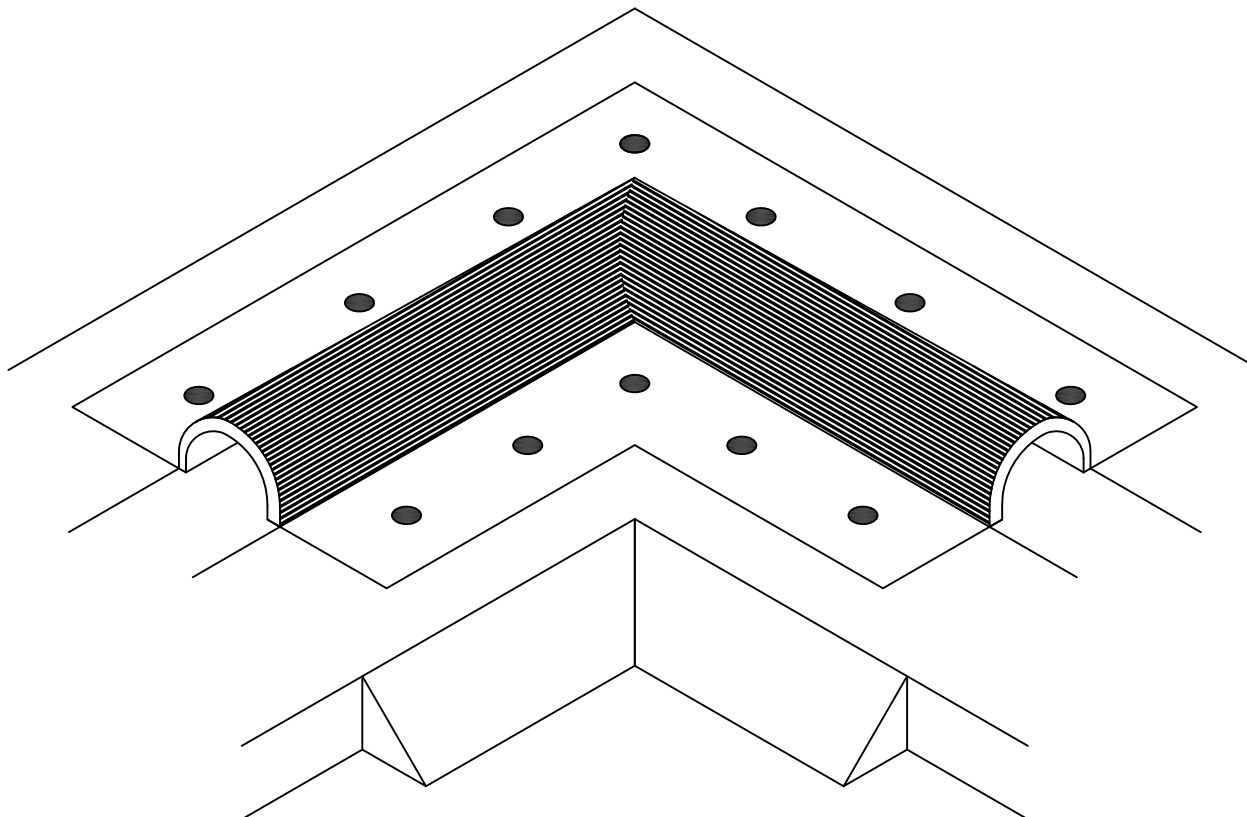

1361 Alps Rd.
Wayne, NJ 07470
www.gaf.com

BRAND SERIES

Expansion Joint
Transition Series

REVISION DATE

6-01-12

SCALE

N.T.S

SMF 4 - 5 - P
CORNER FLAT TYPE

Expansion joint transition series are for use with EverGuard, Ruberoid and GAFGLAS roofing systems. Please refer to appropriate system flashing details or contact 1-800-ROOF-411 (1-800-766-3411) for assistance.

DETAIL NUMBER

13

DETAIL REFERENCE

EJT