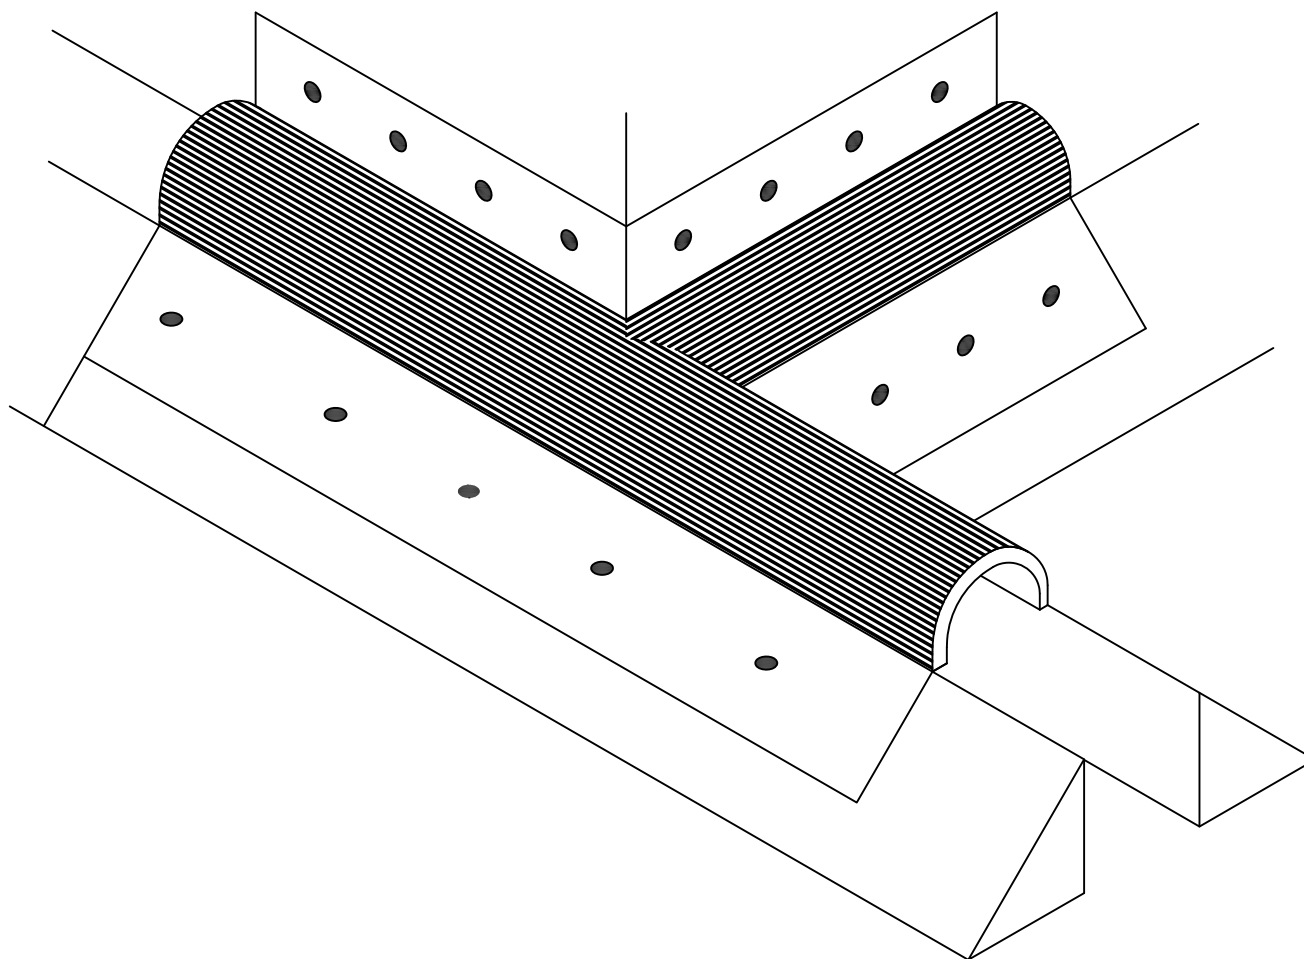

1361 Alps Rd.
Wayne, NJ 07470
www.gaf.com

BRAND SERIES

Expansion Joint
Transition Series

REVISION DATE

6-01-12

SCALE

N.T.S

RIGHT HAND - SMF TO CTW N INTERSECTION - CANT CURB TYPE

Expansion joint transition series are for use with EverGuard, Ruberoid and GAFGLAS roofing systems. Please refer to appropriate system flashing details or contact 1-800-ROOF-411 (1-800-766-3411) for assistance.

DETAIL NUMBER

12

DETAIL REFERENCE

EJT