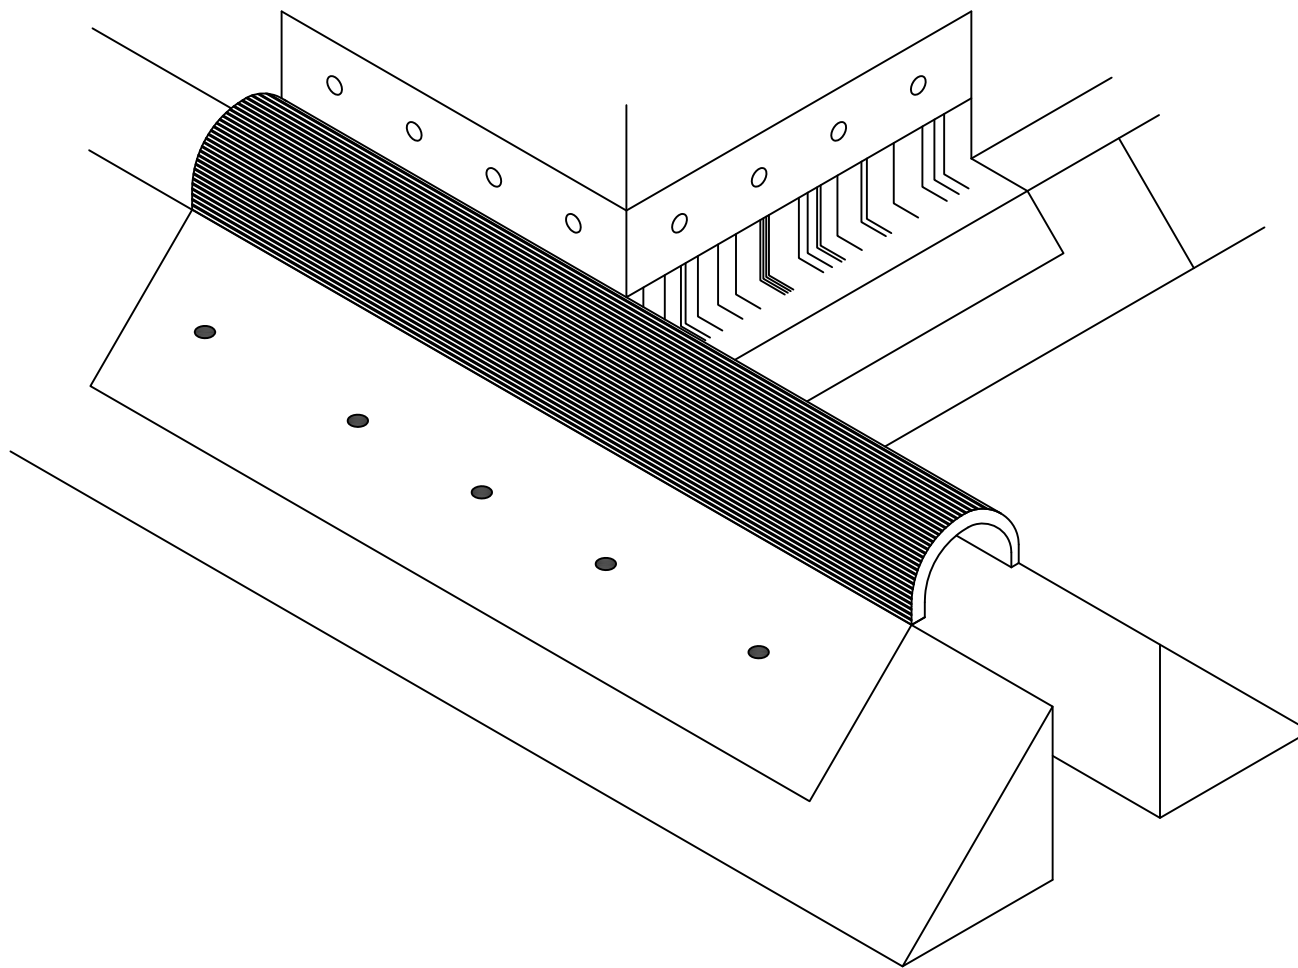

1361 Alps Rd.
Wayne, NJ 07470
www.gaf.com

BRAND SERIES

Expansion Joint
Transition Series

REVISION DATE

6-01-12

SCALE

N.T.S

RIGHT HAND - SMF TO CTW L INTERSECTION - CANT CURB TYPE

Expansion joint transition series are for use with EverGuard, Ruberoid and GAFGLAS roofing systems. Please refer to appropriate system flashing details or contact 1-800-ROOF-411 (1-800-766-3411) for assistance.

DETAIL NUMBER

04

DETAIL REFERENCE

EJT