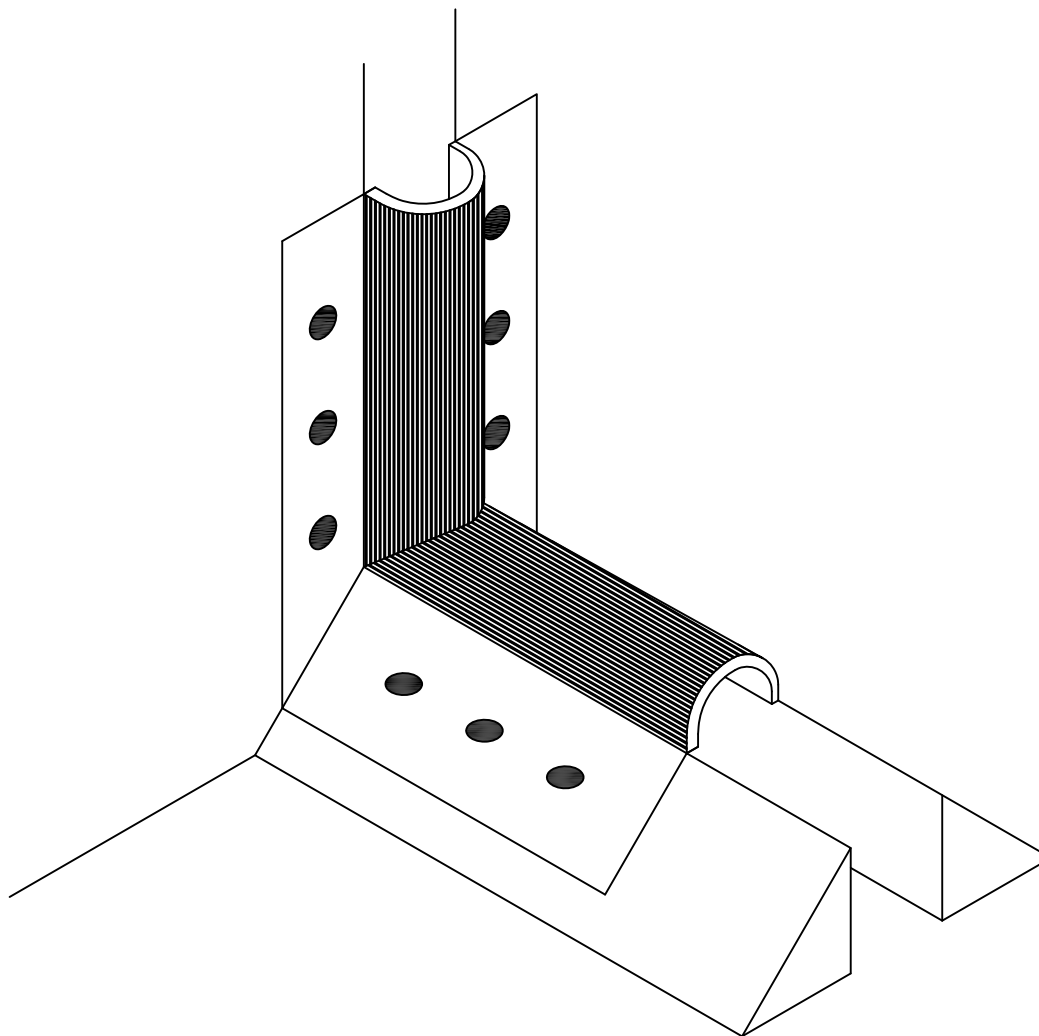

1361 Alps Rd.
Wayne, NJ 07470
www.gaf.com

BRAND SERIES

Expansion Joint
Transition Series

REVISION DATE

6-01-12

SCALE

N.T.S

SMF 4 - 5 - M
CANT CURB TYPE

Expansion joint transition series are for use with EverGuard, Ruberoid and GAFGLAS roofing systems. Please refer to appropriate system flashing details or contact 1-800-ROOF-411 (1-800-766-3411) for assistance.

DETAIL NUMBER

06

DETAIL REFERENCE

EJT