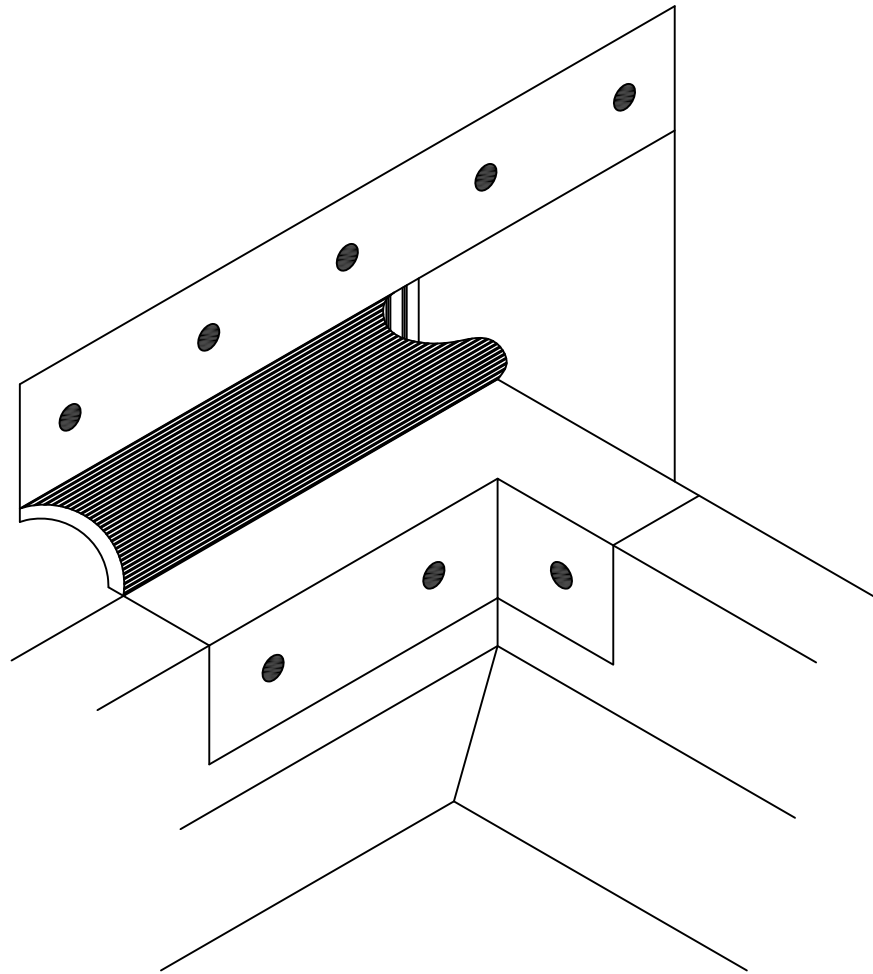

1361 Alps Rd.
Wayne, NJ 07470
www.gaf.com

BRAND SERIES

Expansion Joint
Transition Series

REVISION DATE

6-01-12

SCALE

N.T.S

RIGHT HAND CTW TRANSITION CURB TYPE

Expansion joint transition series are for use with EverGuard, Ruberoid and GAFGLAS roofing systems. Please refer to appropriate system flashing details or contact 1-800-ROOF-411 (1-800-766-3411) for assistance.

DETAIL NUMBER

24

DETAIL REFERENCE

EJT