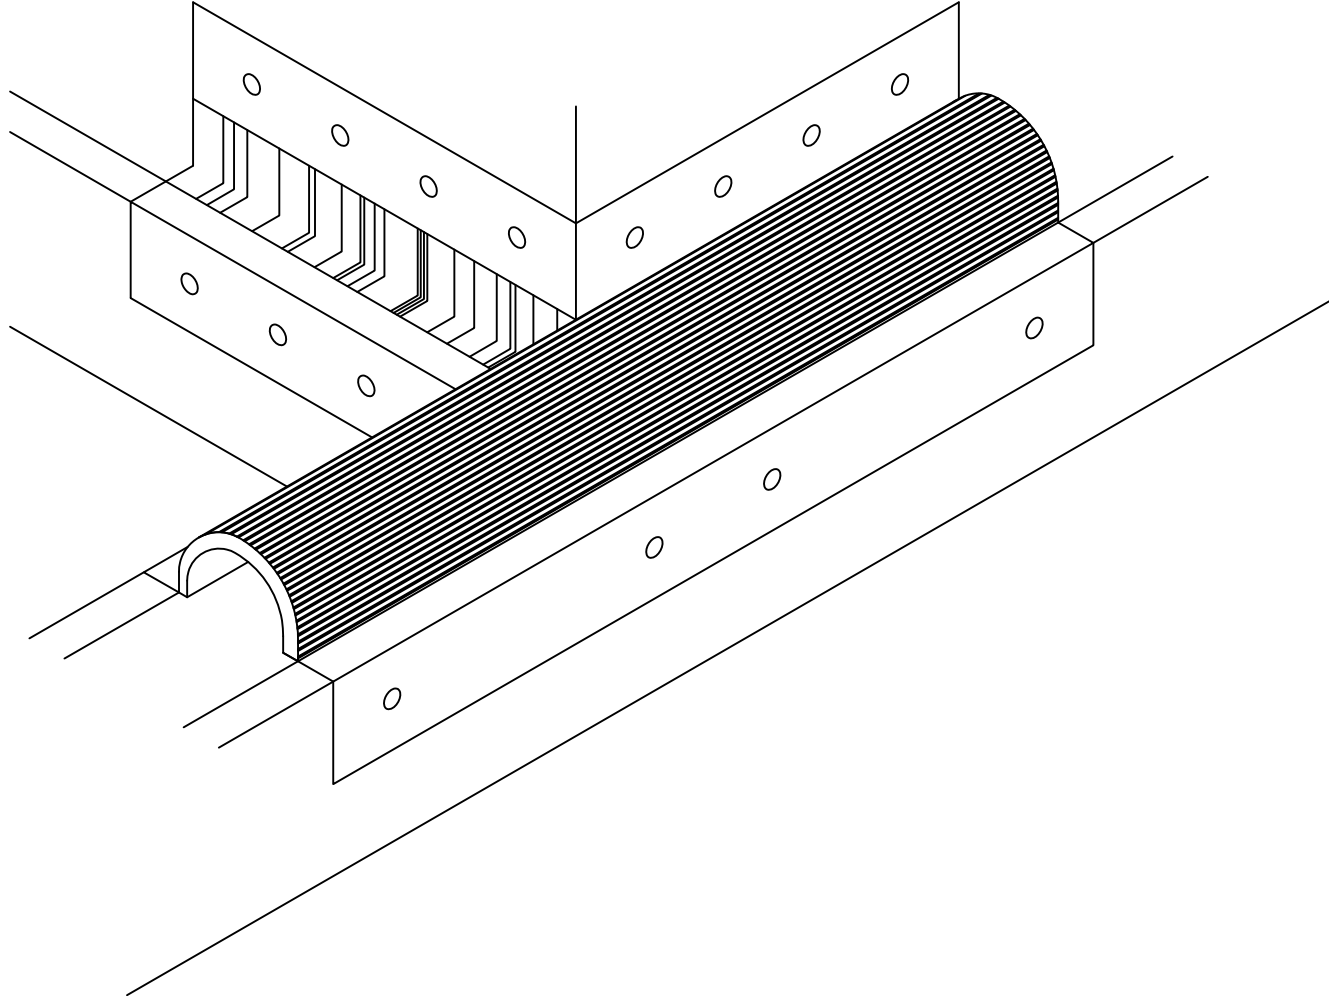

1361 Alps Rd.
Wayne, NJ 07470
www.gaf.com

BRAND SERIES

Expansion Joint
Transition Series

REVISION DATE

6-01-12

SCALE

N.T.S

LEFT HAND CTW AT A CURB JOINT

Expansion joint transition series are for use with EverGuard, Ruberoid and GAFGLAS roofing systems. Please refer to appropriate system flashing details or contact 1-800-ROOF-411 (1-800-766-3411) for assistance.

DETAIL NUMBER

27

DETAIL REFERENCE

EJT